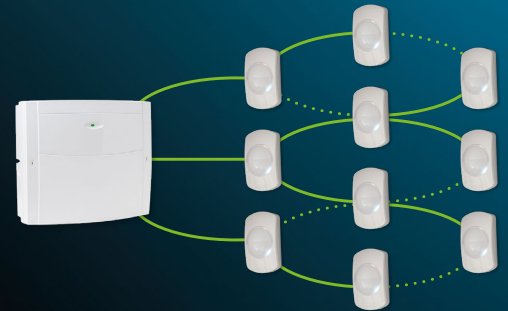

Install in seconds

Speed up your installations and spend less time installing devices. Capture has been designed with the installer in mind and includes a host of installer friendly features, making installation and commissioning a doddle.

Applications

Capture motion detectors excel in a wide variety of professional security applications.

For technical specs, see the manual via the TexecomPro mobile app. Visit digital.texe.com/pro for more info.