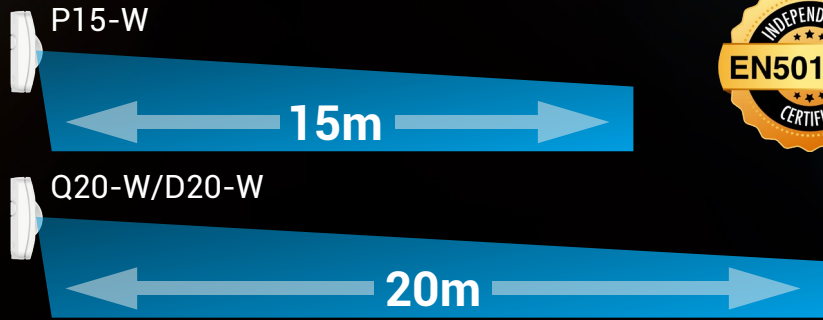

Outstanding catch performance

Texecom's design team started with the perfect optical geometry for motion sensing, and developed a beautiful minimalist low-profile design that celebrates, rather than hides, its optical prowess.

Note: Coverage patterns differ when in PetWise mode.

Model	Part Number	Description	Mounting	EN Grade	Compliance	Options	Pyro	Microwave	Range	Coverage	Mounting Height	LED
P15-W	GDA-0001	Wireless 15m PIR 868MHz	Wall	G2	EN50131-2-2	PW	Dual		15m	90°	1.5m - 3m	Tri-Colour
Q20-W	GDB-0001	Wireless 20m Quad PIR 868MHz	Wall	G2	EN50131-2-2	PW	Quad		20m	90°	1.5m - 3m	Tri-Colour
D20-W	GDC-0001	Wireless 20m Dual Tech 868MHz	Wall	G2	EN50131-2-4	PW, CW, DT	Quad	•	20m	85°	1.5m - 3m	Tri-Colour

Options key : PW = PetWise mode CW = CloakWise mode DT = Dual Technology mode

Peerless wireless connectivity

All wireless Capture models feature the same form-factor as their wired counterparts, EN Grade 2 certification and Texecom's multi award-winning *Ricochet* mesh technology for commercial grade wireless performance.