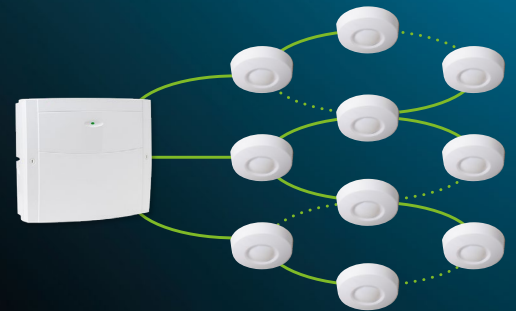

Install in seconds

Speed up your installations and spend less time installing devices. Capture has been designed with the installer in mind and includes a host of installer-friendly features, making installation and commissioning a doddle.

Applications

Capture motion detectors excel in a wide variety of professional security applications.

For technical specs, see the manual via the TexecomPro mobile app.