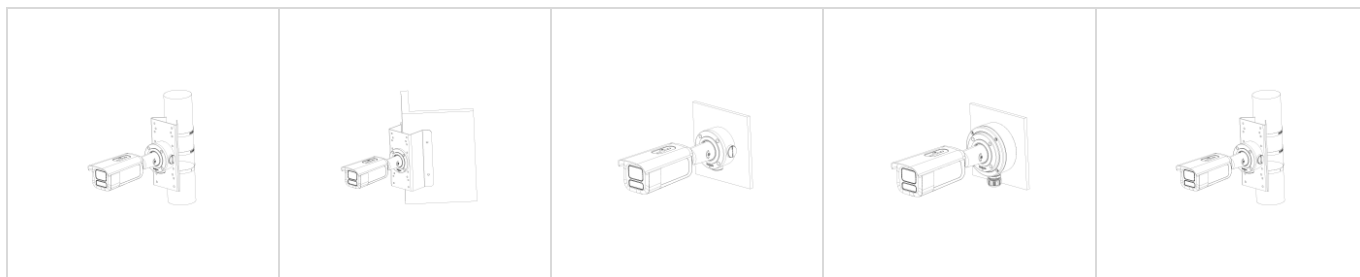

## ▪ Specification

Camera	
Image Sensor	2 MP CMOS
Max. Resolution	1920 (H) × 1080 (V)
Min. Illumination	0.0005 Lux @ (F1.28, AGC ON), 0 Lux with white light
Day & Night	ICR
Angle Adjustment	Pan: 0 to 360°, Tilt: 0 to 90°, Rotation: 0 to 360°
Signal System	PAL/NTSC
Shutter Time	PAL: 1/25 s to 1/50,000 s; NTSC: 1/30 s to 1/50,000 s
Lens	
Lens Type	2.8 mm to 12 mm motorized
Focal Length & FOV	Horizontal FOV: 106° to 32°, vertical FOV: 56° to 18°, diagonal FOV: 127° to 37°
Lens Mount	Φ14
Microphone	
Pickup Distance	In a radius of up to 5 m
Amount	1
Illuminator	
Supplement Light Type	Smart, IR, White Light
Supplement Light Range	IR: Up to 60 m, White Light: Up to 60 m
Image	
Image Parameters Switch	STD/HIGH-SAT/HIGHLIGHT
Image Settings	Brightness, Contrast, Sharpness, Anti-banding, AGC
Frame Rate	TVI: 1080p @30 fps, 1080p @25 fps
Day/Night Mode	Auto/Color
Wide Dynamic Range (WDR)	≥130 dB
Image Enhancement	WDR, BLC, HLC, Global, HLS
Privacy Mask	4 programmable privacy masks
Noise Reduction	3D DNR
White Balance	Auto, Manual
Interface	
Video Output	1 HD analog output
Alarm	Solid Light Alarm (White Light)
Event	
Motion Detection	4 programmable motion areas
General	
Power	12 VDC±25%/PoC.at, Max. 7.8 W *You are recommended to use one power adapter to supply the power for one camera.
Material	Metal
Dimension	Ø105 mm ×252 mm (Ø4.13" × 9.92")
Weight	Approx. 920 g (2.03 lb.)
Operating Condition	-40 °C to 60 °C (-40 °F to 140 °F). Humidity 90% or less (non-condensing)
Communication	HIKVISION-C
Language	English
Approval	
Protection	IP67

▪ **Available Model**

DS-2CE19DF3T-LSZE(2.8-12mm)

▪ **Dimension**

▪ **Accessory**

▪ **Optional**

DS-1275ZJ-SUS Vertical pole mount	DS-1276ZJ-SUS Corner mount	DS-1260ZJ Junction box	DS-1280ZJ-S Junction box	DS-1275ZJ-S-SUS Vertical pole mount
				