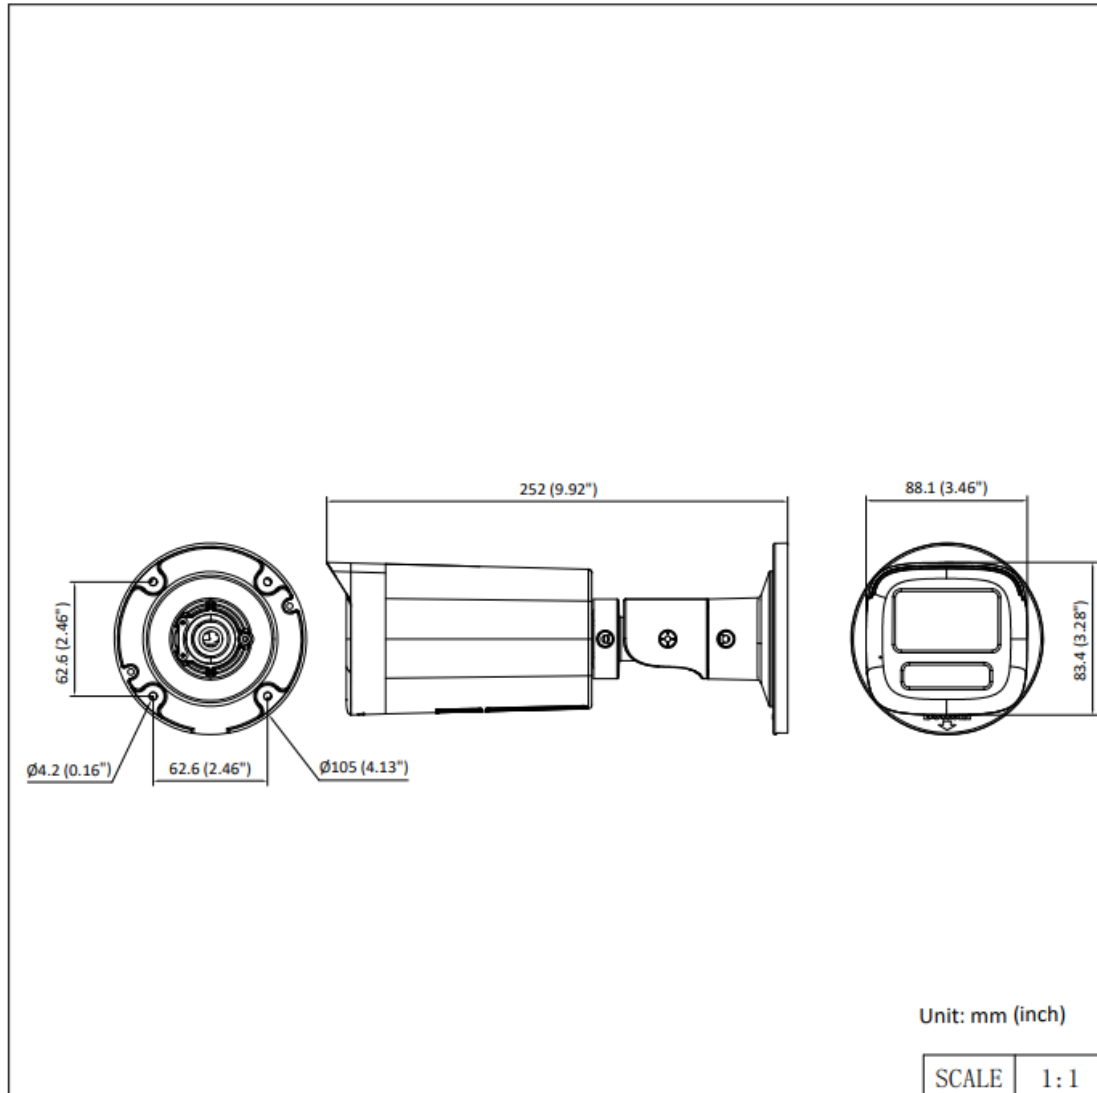

▪ **Available Model**

DS-2CE19DF3T-LSZE(2.8-12mm)

▪ **Dimension**

▪ **Accessory**

▪ **Optional**

DS-1275ZJ-SUS Vertical pole mount	DS-1276ZJ-SUS Corner mount	DS-1260ZJ Junction box	DS-1280ZJ-S Junction box	DS-1275ZJ-S-SUS Vertical pole mount