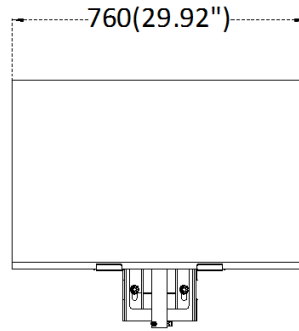

Pole Mount

▪ **Accessory**

▪ **Optional**

DS-1602ZJ-Corner Corner mount	DS-1661ZJ Pendant Mount	DS-1602ZJ-Pole Vertical pole mount