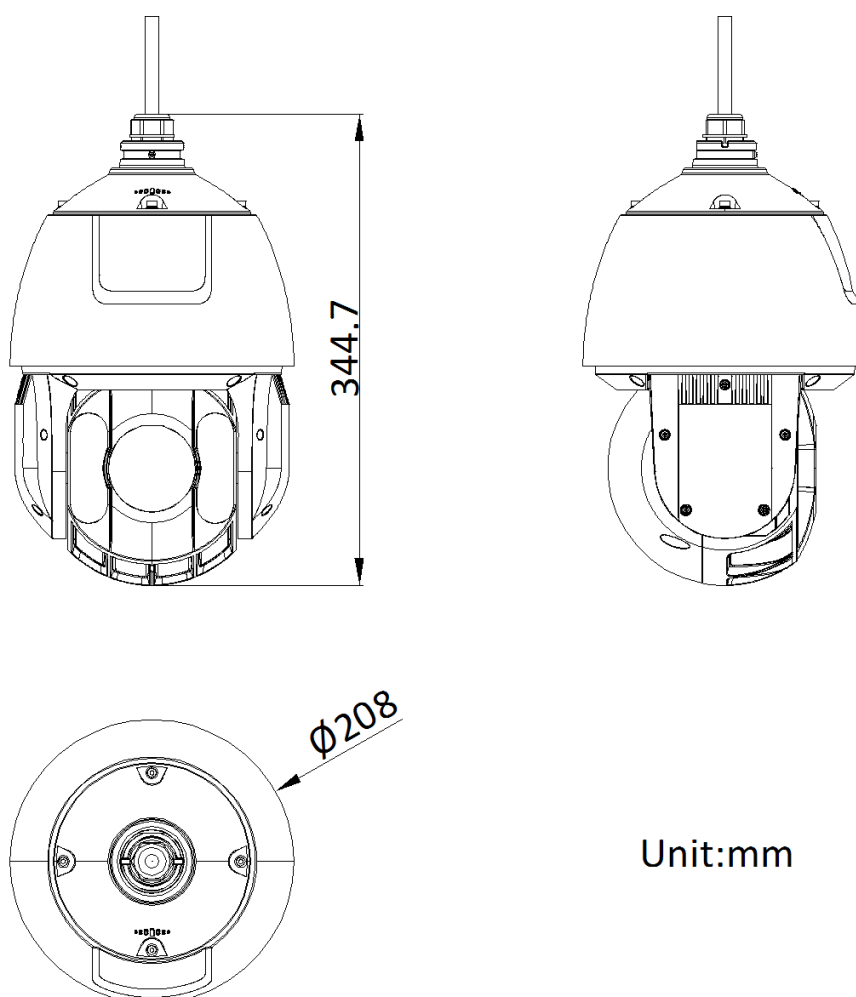

Battery Voltage	10.8 V
Capacity	360 WH (90 WH for each battery)
Operating Temperature	Charging: -20 °C to 45 °C (-4 °F to 113 °F) Discharging: -20 °C to 60 °C (-4 °F to 140 °F)
Cycle Lifetime	Performance mode: 5 days, Proactive mode: 8 days, Standby mode: 80 days *in cloudy/rainy days (25 °C)
Battery Life	More than 500 cycles
Battery Weight	Approx. 2.74 kg (6.0 lb.) (0.685 kg (1.5 lb.) for each battery)
Approval	
Protection	IP66 Standard; 6000 V Lightning Protection, Surge Protection and Voltage Transient Protection

▪ **Available Model**

- DS-2DE5425IWG-K/4G
- DS-2DE5425IWG-K/4G(US)
- DS-2DE5425IWG-K/4G(LA)
- DS-2DE5425IWG-K/4G(JP)

▪ **Dimension**