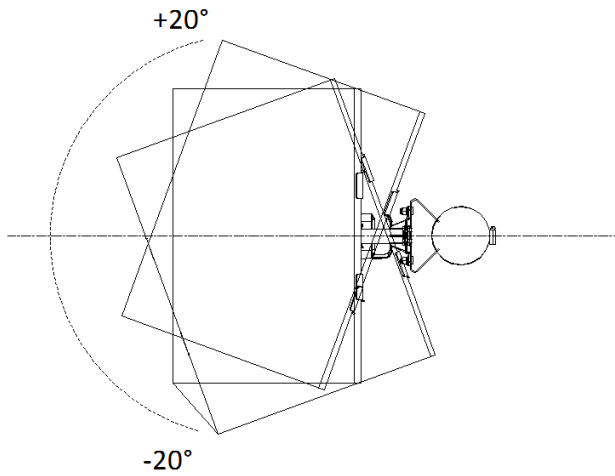

Pole Mount

▪ **Accessory**

▪ **Optional**

DS-1602ZJ-Corner Corner mount	DS-1661ZJ Pendant Mount	DS-1602ZJ-Pole Vertical pole mount