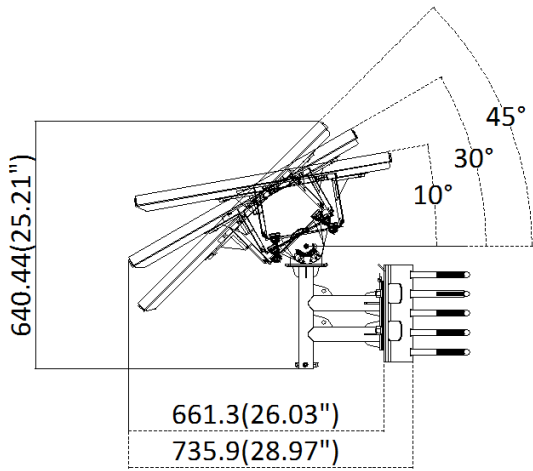

Pole Mount

▪ **Accessory**

▪ **Optional**

DS-1602ZJ-Corner Corner mount	DS-1661ZJ Pendant Mount	DS-1602ZJ-Pole Vertical pole mount