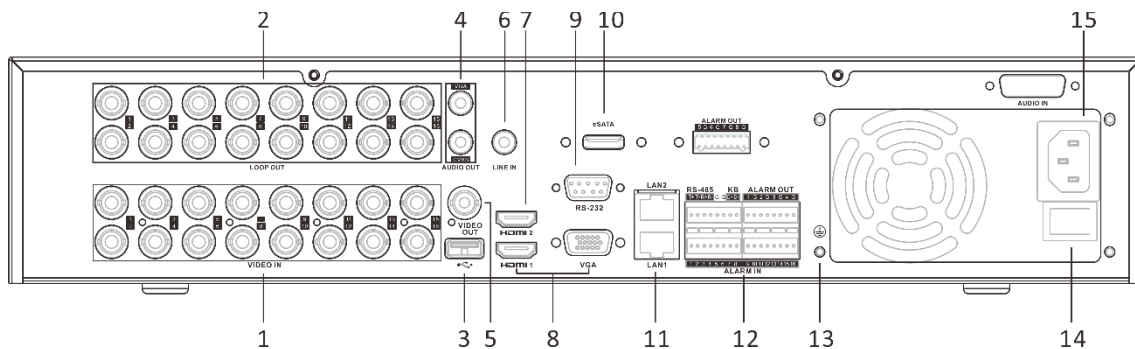

Physical Interface

No.	Description	No.	Description
1	Video in	9	RS-232 interface
2	Loop out	10	eSATA interface
3	USB interface	11	LAN1 and LAN2 interfaces
4	Audio out	12	Alarm out, alarm in, RS-485, and keyboard
5	Video out	13	GND
6	Line in	14	Power switch
7	HDMI2 interface	15	Power supply
8	HDMI1 and VGA interfaces