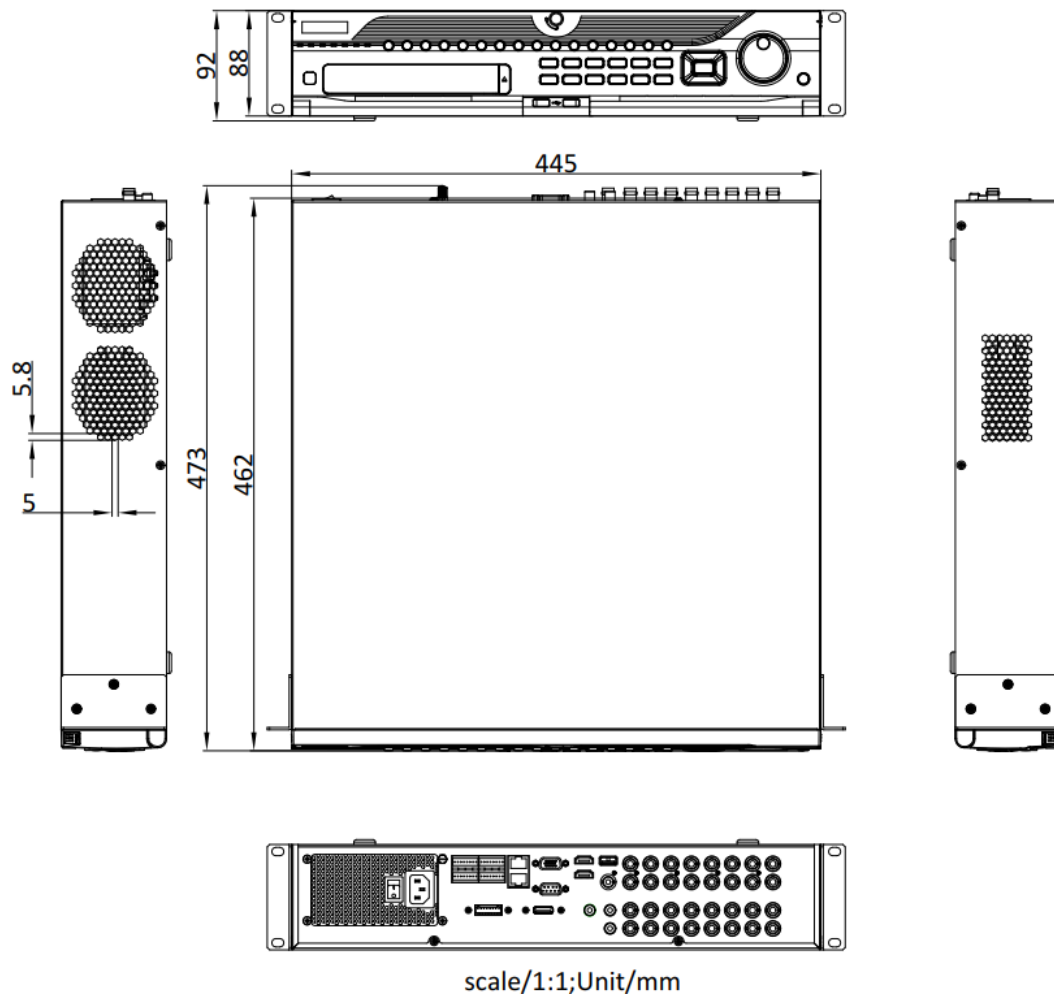

Dimension

Available Model

iDS-9016HUHI-M8/S

Headquarters

No.555 Qianmo Road, Binjiang District,
Hangzhou 310051, China
T +86-571-8807-5998
www.hikvision.com

Follow us on social media to get the latest product and solution information.