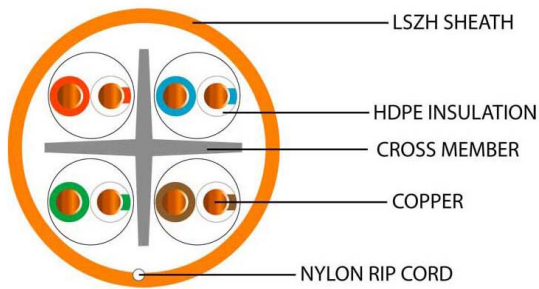

**TITLE:**

Cat6 4pr UTP

CODE:

SFX/C6-UTP-LSZH-D-ORG-305

DESCRIPTION:

305m Category 6, 4pr UTP Orange LSZH

SUPPLIED AS:

Reel of 305m

enquiries@securiflex.co.uk | www.securiflex.co.uk | 03333 44 66 23

Product Specification

Cable Construction

CPR	Dca -s2 -a1 -d2
Conductor	Bare Copper
Conductor Diameter (mm)	0.53 ±0.01
Overall Diameter (mm)	6.10 ±0.03

Insulation

Insulation	HDPE
Insulation Colour	Blue/White/Blue;Orange/White/Orange;Green/White/Green;Brown/White/Brown
Insulation Thickness (mm)	0.18

Outer/Jacket Specification

Jacket	LSZH
Overall Colour	Orange
Overall Diameter (mm)	6.10 ±0.03
Jacket Colour	Orange RAL 2003
Jacket Thickness (mm)	0.55 ±0.03
Nylon Rip-Cord	White 210D