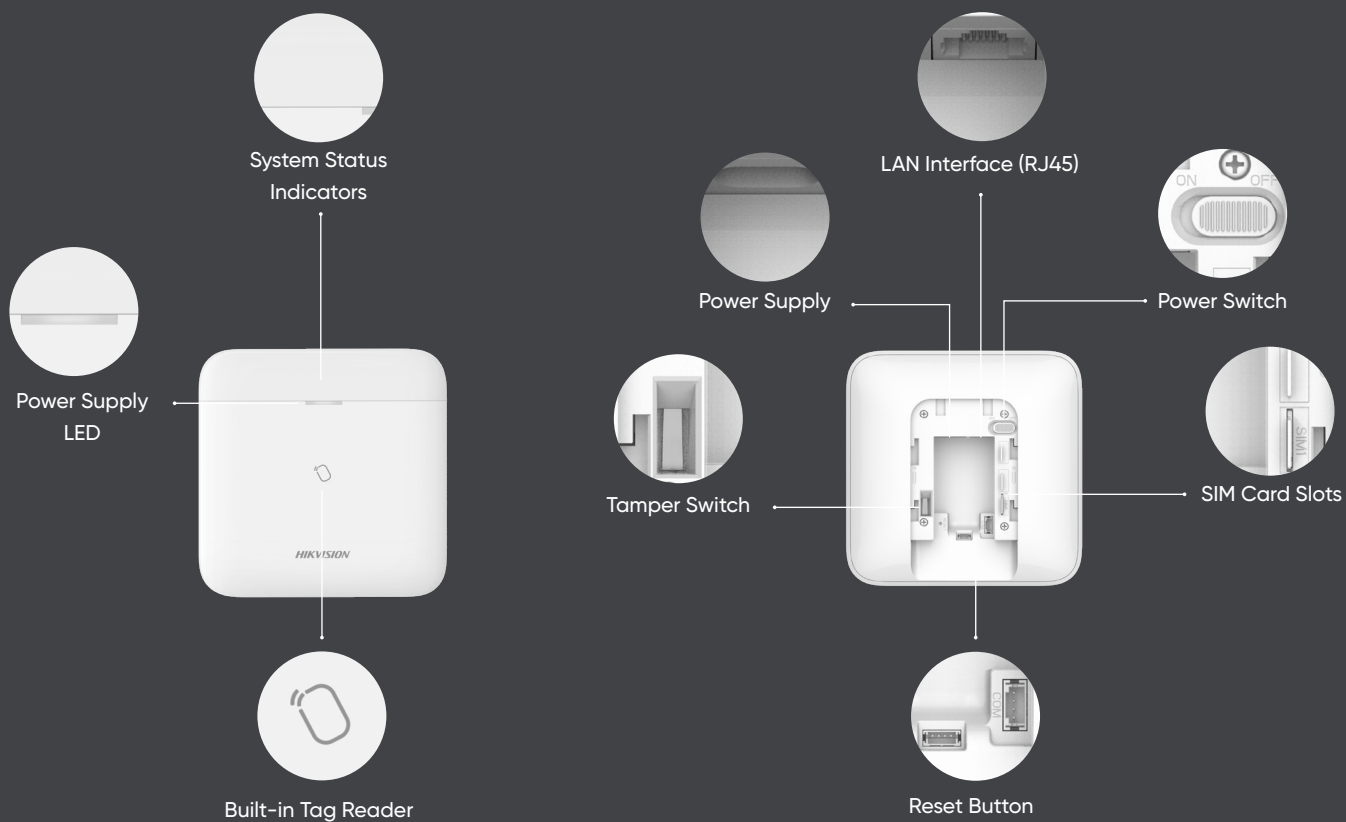

SIA/CID protocol

GPRS/3/4G module

SMS for alarm events

The small but compact AX PRO panel delivers a friendly experience for all users, catering to their individual habits and requirements.

PIRCAM Detector

Powered by battery and featuring a 12 m range, the wireless PIRCAM detector ensures property remains secured.

CAM-X wireless technology

IFT technology

Digital temperature compensation

Up to 800 m transmission distance