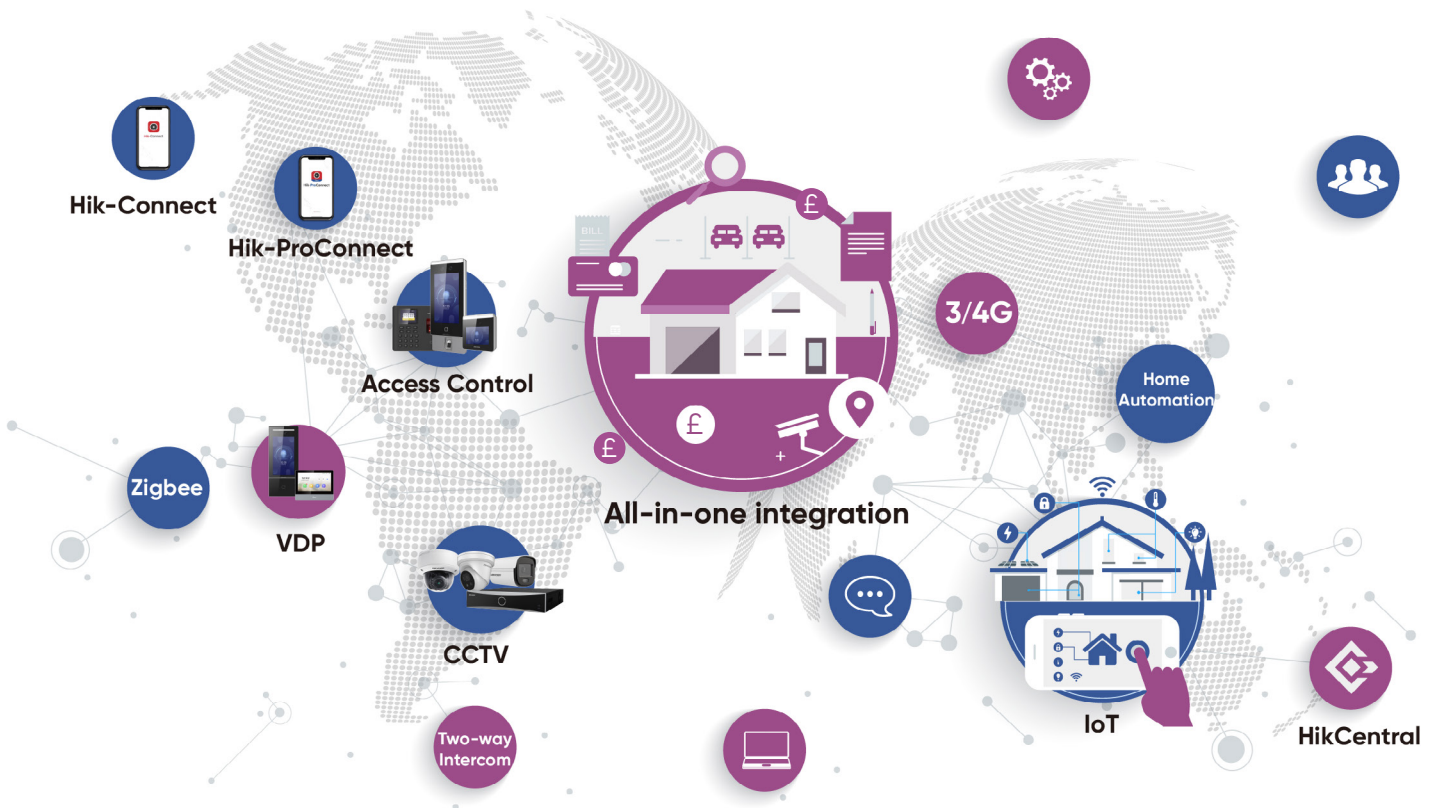

As well as locally controlling the system using keyfob, keypad, tag reader etc, users can also manage and configure the alarm system remotely via mobile app or software platform.

App Programming

Hik-ProConnect is a convergent, cloud-based security solution that helps manage services for your customers and expand your business via subscription offers.

Wireless Indoor Sounder

-  Up to 1,600 m transmission distance
-  Up to 110 dB sounder output

Keypad

Stable, secure and straightforward arming. Fully customizable and robust, the keypad and keyfob are the perfect arming/disarming partner.

Wireless LED Keypad

-  Up to 1,200 m transmission distance
-  One-touch call for help

Wireless Key Fob

-  Up to 900 m transmission distance
-  Key combination customization

All-in-one Integration

IS THE FUTURE