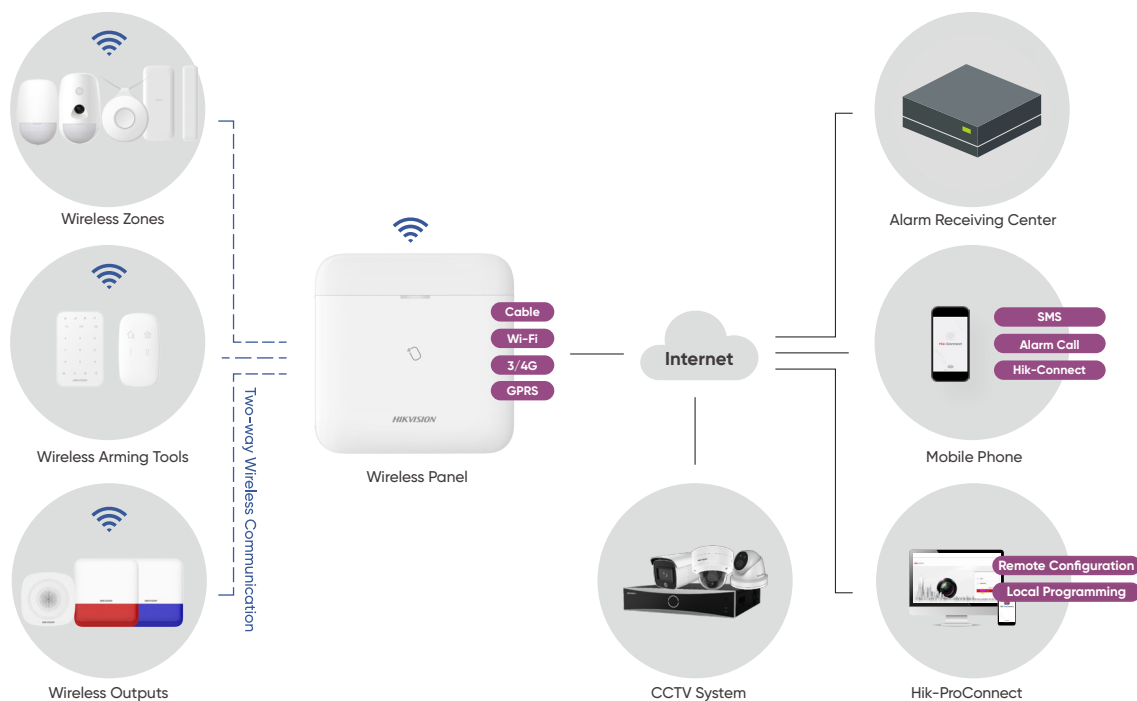

Dual RF-Chip Design

Dual-chip design ensures independent communication channels to avoid interference while making sure the data transmission is reliable and secure.

Tri-X Wireless Technology

Up to **2,000** m

CAM-X Wireless Technology

Up to **800** m

Independent Communication Channels

Eliminates interference across channels and allows super-fast transmission of alarm messages and videos simultaneously.

System Topology

As well as locally controlling the system using keyfob, keypad, tag reader etc, users can also manage and configure the alarm system remotely via mobile app or software platform.

App Programming

Hik-ProConnect is a convergent, cloud-based security solution that helps manage services for your customers and expand your business via subscription offers.

Centralized multi-site & user management

Remote configuration

Installer can add & configure devices, ask for authorization remotely via Hik-ProConnect

Designed Especially for Installers

One tap to arm & disarm system