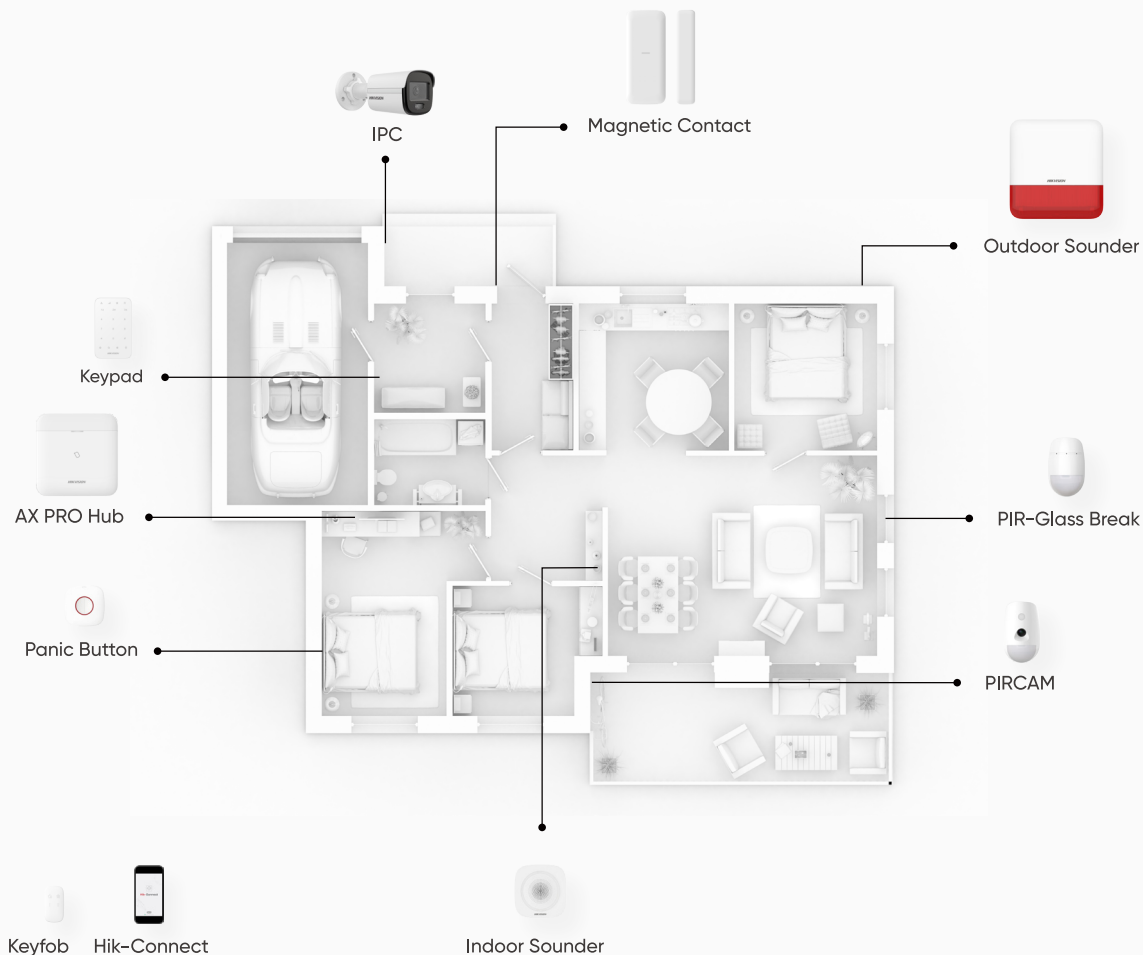

Check videos & GIF imaging

Check system & device status

User Friendly for End Users

Scenario Solution

Covering a wide range of applications from residential homes to small- and mid-size businesses, the AX PRO solution can be flexibly deployed, suiting the needs of various scenarios.