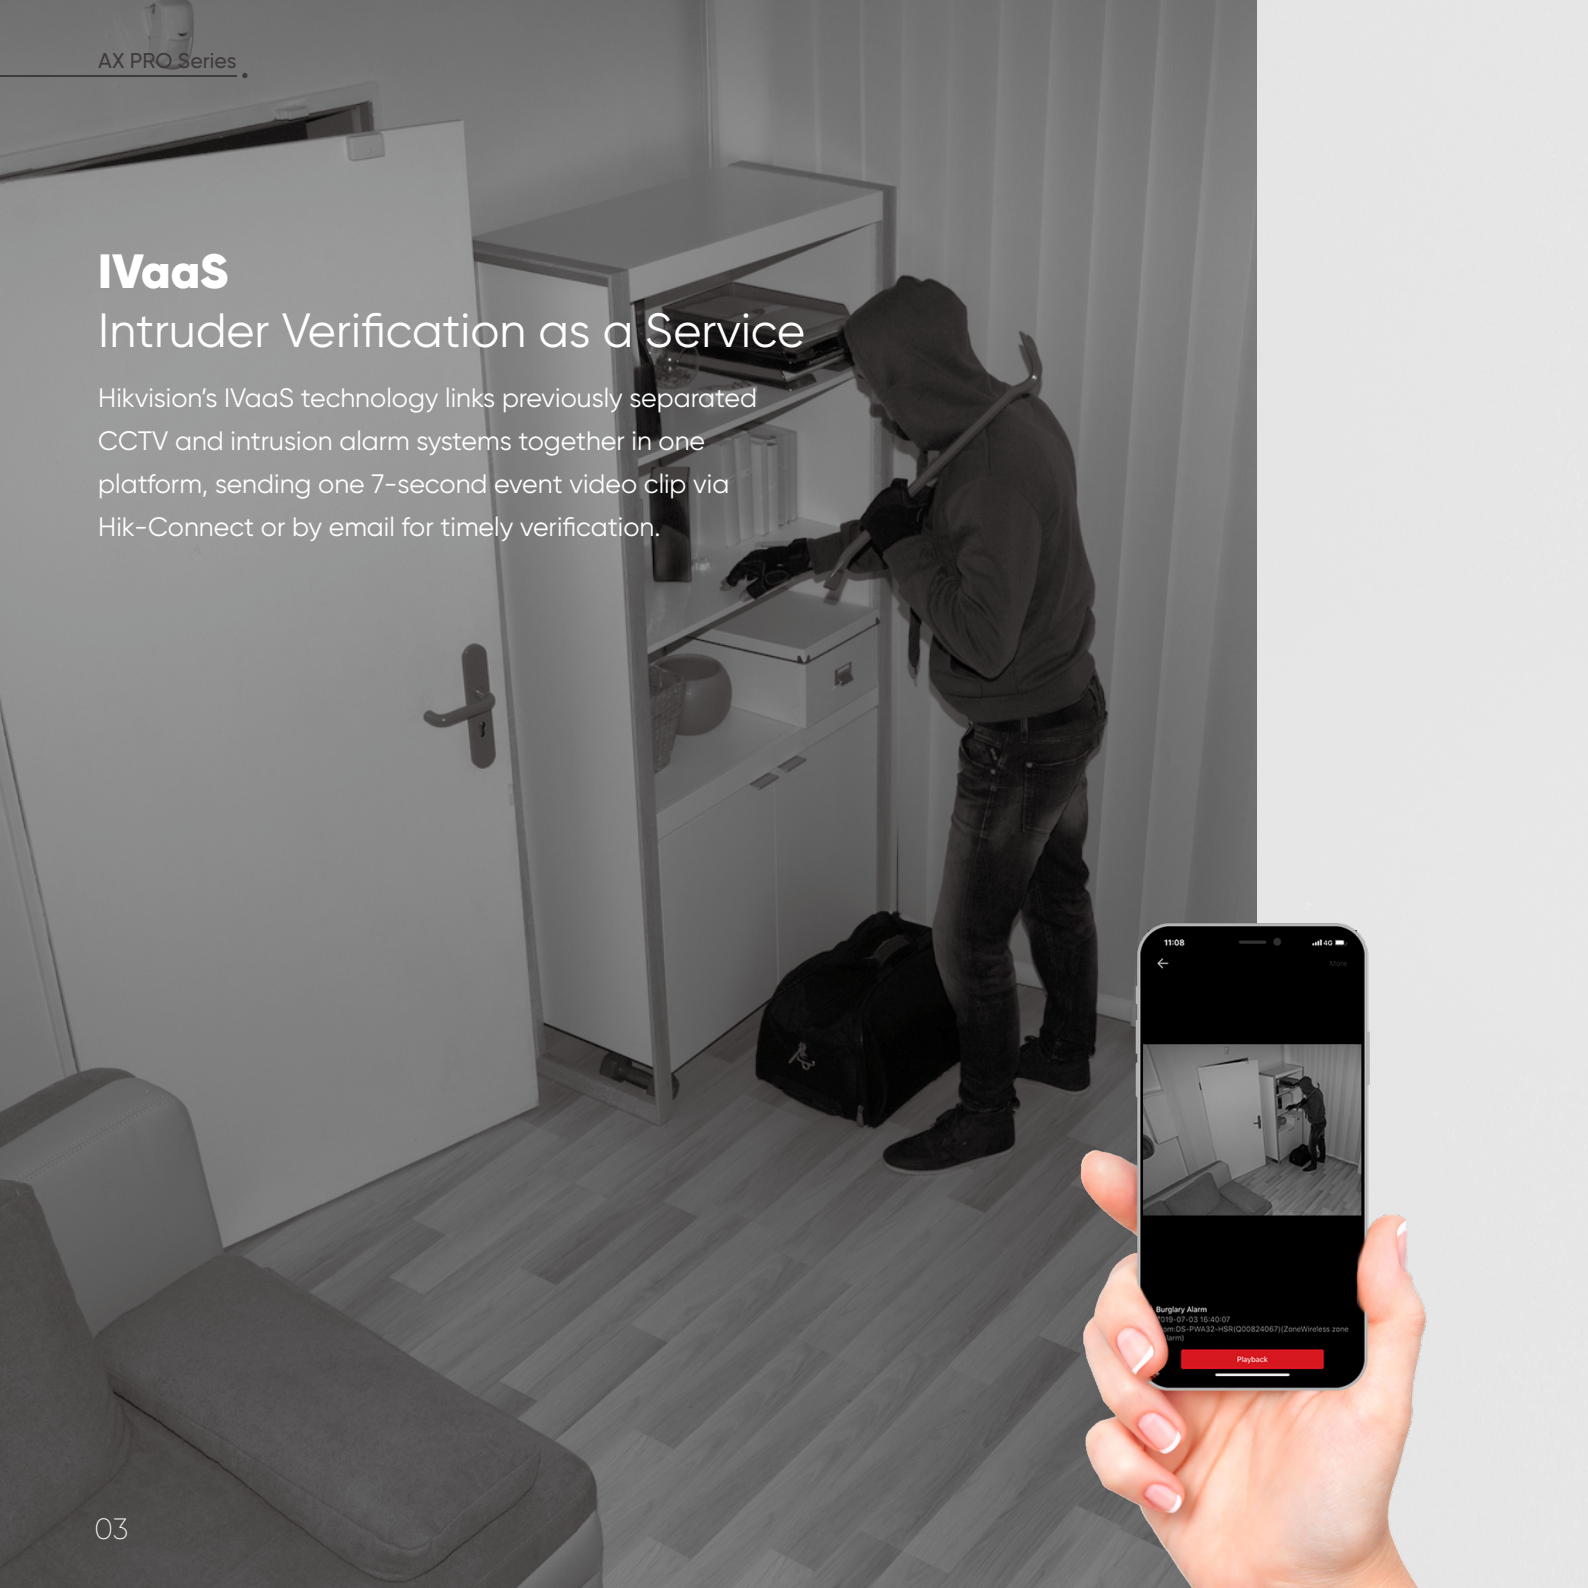

**TAKING SECURITY
TO A NEW LEVEL
HIKVISION INTRUSION ALARM**

HIKVISION[®]

Intrusion Series

HIKVISION Intrusion Series provides top-tier intruder products suitable for a range of market segments and vertical applications.

Equipped with Hikvision's IVaaS (Intruder Verification as a Service) technology, the intrusion series supports flexible linkage with IP cameras or PIRCAMs, generating timely notifications to end-users with video or GIF imaging.

IVaaS Intruder Verification as a Service

Hikvision's IVaaS technology links previously separated CCTV and intrusion alarm systems together in one platform, sending one 7-second event video clip via Hik-Connect or by email for timely verification.