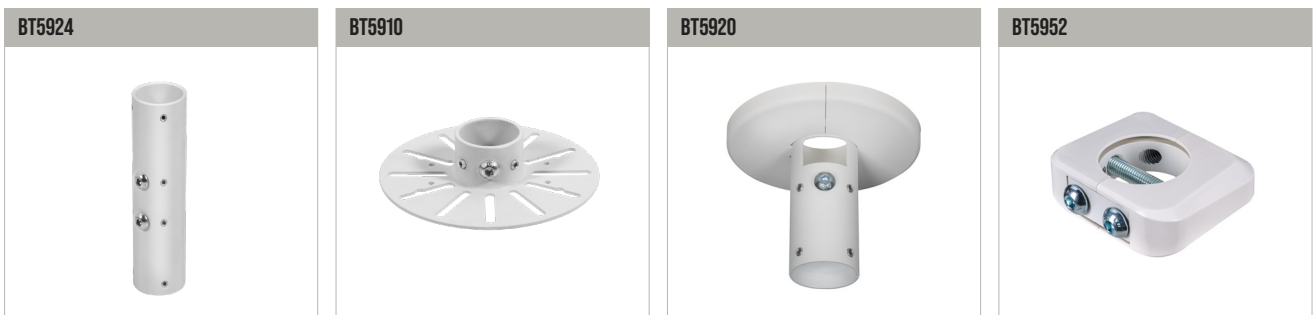

IDEAL FOR
CCTV
INSTALLS

BT5935

Ø38MM POLE

SYSTEM V™

The BT5935 are heavy-duty steel poles, capable of supporting substantial loads from B-Tech's System V Range; a collection of components designed for the installation of CCTV and other ceiling-mounted equipment. Available in 1,2 and 3 metre lengths and compatible with B-Tech components, allowing professionals to customise their security mounting solutions to their specific requirement, such as pole mounting CCTV cameras and screens from the ceiling with extended drops.

SPECIFICATION

Diameter	Ø38mm
BT5935-100 length	1000mm
BT5935-200 length	2000mm
BT5935-300 length	3000mm
Colour	White

FEATURES

- Ø38mm pole designed to be used to create ceiling mounted AV solutions such as CCTV installs when used in conjunction with other System V components
- Available in 3 lengths
- Poles can be joined together using **BT5924** Pole Joiner for extended drops
- Cables can be fed through the centre of the pole
- Heavy duty steel capable of supporting substantial loads
- Safety bolt hole ensures a secure installation to System V components

BT5935-100
1 metre length

BT5935-200
2 metre length

BT5935-300
3 metre length

Fits to **BT5920** Ceiling Mount

Attaches directly to **BT5910 / BT5911** Security Camera Mounts

Safety bolt hole ensures a secure installation to System V components

RELATED PRODUCTS

External Pole Joiner
for 38mm Poles

Dome Security Camera Mount
Carousel mount for small / medium dome CCTV cameras

Fixed Ceiling Mount
Mounts BT5935 38mm poles from the ceiling

38mm Accessory Collar
attach a variety of different mounts & accessories from BT5935 System V poles