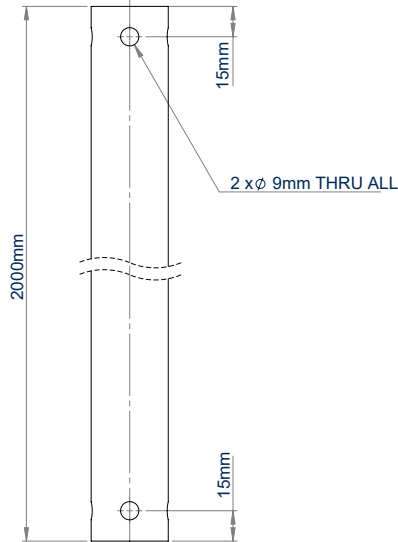

SPECIFICATION

Diameter	Ø38mm
BT5935-100 length	1000mm
BT5935-200 length	2000mm
BT5935-300 length	3000mm
Colour	White

FEATURES

- Ø38mm pole designed to be used to create ceiling mounted AV solutions such as CCTV installs when used in conjunction with other System V components
- Available in 3 lengths
- Poles can be joined together using **BT5924** Pole Joiner for extended drops
- Cables can be fed through the centre of the pole
- Heavy duty steel capable of supporting substantial loads
- Safety bolt hole ensures a secure installation to System V components

BT5935-100
1 metre length

BT5935-200
2 metre length

BT5935-300
3 metre length

Fits to **BT5920** Ceiling Mount

Attaches directly to **BT5910 / BT5911** Security Camera Mounts

Safety bolt hole ensures a secure installation to System V components

Poles can be joined together using **BT5924** Pole Joiner for extended drops

BT5935-100/W

TOP VIEW

SIDE VIEW

BT5935-200/W

TOP VIEW

SIDE VIEW

BT5935-300/W

TOP VIEW

SIDE VIEW

PACKING INFORMATION

COLOUR:	ORDER REF:	EAN CODE:	MASTER CARTON QTY:	INNER CARTON QTY:	MASTER CARTON WEIGHT:	MASTER CARTON CUBE:
White	BT5935-100/W	5019318304071	1	N/A	1.4kg	0.003cbm
White	BT5935-200/W	5019318304088	1	N/A	3kg	0.005cbm
White	BT5935-300/W	5019318306815	1	N/A	4.5kg	0.008cbm