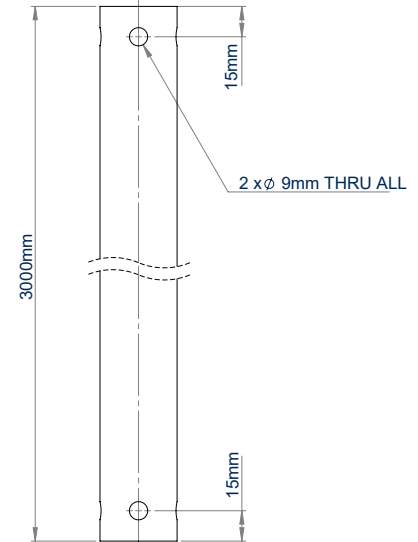

SPECIFICATION

Diameter	Ø38mm
BT5935-100 length	1000mm
BT5935-200 length	2000mm
BT5935-300 length	3000mm
Colour	White

FEATURES

- Ø38mm pole designed to be used to create ceiling mounted AV solutions such as CCTV installs when used in conjunction with other System V components
- Available in 3 lengths
- Poles can be joined together using **BT5924** Pole Joiner for extended drops
- Cables can be fed through the centre of the pole
- Heavy duty steel capable of supporting substantial loads
- Safety bolt hole ensures a secure installation to System V components

BT5935-100
1 metre length

BT5935-200
2 metre length

BT5935-300
3 metre length

Fits to **BT5920** Ceiling Mount

Attaches directly to **BT5910 / BT5911** Security Camera Mounts

Safety bolt hole ensures a secure installation to System V components

Poles can be joined together using **BT5924** Pole Joiner for extended drops

BT5935-100/W

TOP VIEW

SIDE VIEW

BT5935-200/W

TOP VIEW

SIDE VIEW

BT5935-300/W

TOP VIEW

SIDE VIEW

PACKING INFORMATION

COLOUR:	ORDER REF:	EAN CODE:	MASTER CARTON QTY:	INNER CARTON QTY:	MASTER CARTON WEIGHT:	MASTER CARTON CUBE:
White	BT5935-100/W	5019318304071	1	N/A	1.4kg	0.003cbm
White	BT5935-200/W	5019318304088	1	N/A	3kg	0.005cbm
White	BT5935-300/W	5019318306815	1	N/A	4.5kg	0.008cbm