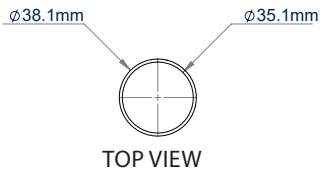

SPECIFICATION

Diameter	Ø38mm
BT5935-100 length	1000mm
BT5935-200 length	2000mm
BT5935-300 length	3000mm
Colour	White

FEATURES

- Ø38mm pole designed to be used to create ceiling mounted AV solutions such as CCTV installs when used in conjunction with other System V components
- Available in 3 lengths
- Poles can be joined together using **BT5924** Pole Joiner for extended drops
- Cables can be fed through the centre of the pole
- Heavy duty steel capable of supporting substantial loads
- Safety bolt hole ensures a secure installation to System V components

BT5935-100
1 metre length

BT5935-200
2 metre length

BT5935-300
3 metre length

Fits to **BT5920** Ceiling Mount

Attaches directly to **BT5910 / BT5911** Security Camera Mounts

Safety bolt hole ensures a secure installation to System V components

Poles can be joined together using **BT5924** Pole Joiner for extended drops

BT5935-100/W

TOP VIEW

SIDE VIEW

BT5935-200/W

TOP VIEW

SIDE VIEW

BT5935-300/W

TOP VIEW

SIDE VIEW

PACKING INFORMATION

COLOUR:	ORDER REF:	EAN CODE:	MASTER CARTON QTY:	INNER CARTON QTY:	MASTER CARTON WEIGHT:	MASTER CARTON CUBE:
White	BT5935-100/W	5019318304071	1	N/A	1.4kg	0.003cbm
White	BT5935-200/W	5019318304088	1	N/A	3kg	0.005cbm
White	BT5935-300/W	5019318306815	1	N/A	4.5kg	0.008cbm