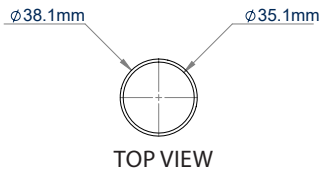

SPECIFICATION

Diameter	Ø38mm
BT5935-100 length	1000mm
BT5935-200 length	2000mm
BT5935-300 length	3000mm
Colour	White

FEATURES

- Ø38mm pole designed to be used to create ceiling mounted AV solutions such as CCTV installs when used in conjunction with other System V components
- Available in 3 lengths
- Poles can be joined together using **BT5924** Pole Joiner for extended drops
- Cables can be fed through the centre of the pole
- Heavy duty steel capable of supporting substantial loads
- Safety bolt hole ensures a secure installation to System V components

Poles can be joined together using **BT5924** Pole Joiner for extended drops

BT5935-100/W

TOP VIEW

SIDE VIEW

BT5935-200/W

TOP VIEW

SIDE VIEW

BT5935-300/W

TOP VIEW

SIDE VIEW

PACKING INFORMATION

COLOUR:	ORDER REF:	EAN CODE:	MASTER CARTON QTY:	INNER CARTON QTY:	MASTER CARTON WEIGHT:	MASTER CARTON CUBE:
White	BT5935-100/W	5019318304071	1	N/A	1.4kg	0.003cbm
White	BT5935-200/W	5019318304088	1	N/A	3kg	0.005cbm
White	BT5935-300/W	5019318306815	1	N/A	4.5kg	0.008cbm