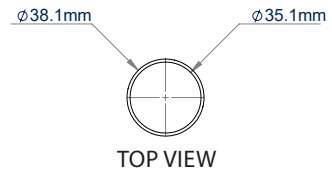

SPECIFICATION

Diameter	Ø38mm
BT5935-100 length	1000mm
BT5935-200 length	2000mm
BT5935-300 length	3000mm
Colour	White

FEATURES

- Ø38mm pole designed to be used to create ceiling mounted AV solutions such as CCTV installs when used in conjunction with other System V components
- Available in 3 lengths
- Poles can be joined together using **BT5924** Pole Joiner for extended drops
- Cables can be fed through the centre of the pole
- Heavy duty steel capable of supporting substantial loads
- Safety bolt hole ensures a secure installation to System V components

Poles can be joined together using **BT5924** Pole Joiner for extended drops

BT5935-100/W

TOP VIEW

SIDE VIEW

BT5935-200/W

TOP VIEW

SIDE VIEW

BT5935-300/W

TOP VIEW

SIDE VIEW

PACKING INFORMATION

COLOUR:	ORDER REF:	EAN CODE:	MASTER CARTON QTY:	INNER CARTON QTY:	MASTER CARTON WEIGHT:	MASTER CARTON CUBE:
White	BT5935-100/W	5019318304071	1	N/A	1.4kg	0.003cbm
White	BT5935-200/W	5019318304088	1	N/A	3kg	0.005cbm
White	BT5935-300/W	5019318306815	1	N/A	4.5kg	0.008cbm