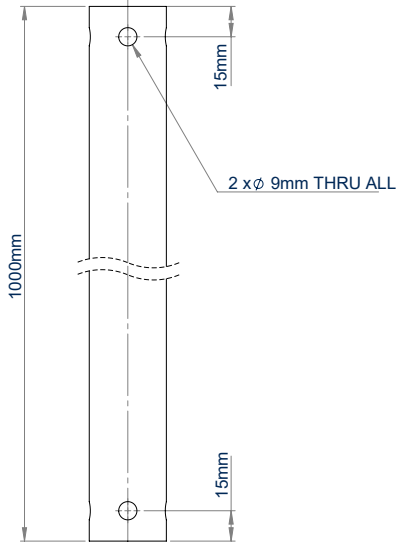

SPECIFICATION

Diameter	Ø38mm
BT5935-100 length	1000mm
BT5935-200 length	2000mm
BT5935-300 length	3000mm
Colour	White

FEATURES

- Ø38mm pole designed to be used to create ceiling mounted AV solutions such as CCTV installs when used in conjunction with other System V components
- Available in 3 lengths
- Poles can be joined together using **BT5924** Pole Joiner for extended drops
- Cables can be fed through the centre of the pole
- Heavy duty steel capable of supporting substantial loads
- Safety bolt hole ensures a secure installation to System V components

BT5935-100
1 metre length

BT5935-200
2 metre length

BT5935-300
3 metre length

Fits to **BT5920** Ceiling Mount

Attaches directly to **BT5910 / BT5911** Security Camera Mounts

Safety bolt hole ensures a secure installation to System V components

Poles can be joined together using **BT5924** Pole Joiner for extended drops

BT5935-100/W

TOP VIEW

SIDE VIEW

BT5935-200/W

TOP VIEW

SIDE VIEW

BT5935-300/W

TOP VIEW

SIDE VIEW

PACKING INFORMATION

COLOUR:	ORDER REF:	EAN CODE:	MASTER CARTON QTY:	INNER CARTON QTY:	MASTER CARTON WEIGHT:	MASTER CARTON CUBE:
White	BT5935-100/W	5019318304071	1	N/A	1.4kg	0.003cbm
White	BT5935-200/W	5019318304088	1	N/A	3kg	0.005cbm
White	BT5935-300/W	5019318306815	1	N/A	4.5kg	0.008cbm