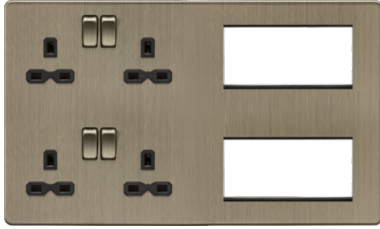

### SFR298AB

### Multimedia Combination Plate - Antique Brass

[www.mlaccessories.co.uk](http://www.mlaccessories.co.uk)

MLA PART CODE	<b>SFR298AB</b>
DESCRIPTION	Multimedia Combination Plate - Antique Brass
NET WEIGHT (KG)	0.823
FINISH	Antique Brass
INSERT COLOUR	Black
DIMENSIONS (MM)	Height - 179.8 Width - 297.5 Depth - 30.9 Projection - 9.7 Recessed Depth - 21.2
MINIMUM MOUNTING BOX DEPTH	47mm
CONSTRUCTION	Construction - 201 Stainless steel
CLASS	I
IP RATING	IP20
INPUT VOLTAGE	230V 50Hz
SWITCH TYPE	Double Pole
EARTH TERMINAL	Yes
LOAD/MAX. LOAD	13A
FUNCTION	2 x 4G Modular Facility
WARRANTY	25year(s)
ORIGIN OF MANUFACTURE	China
DECLARATION OF CONFORMITY (HELD ON FILE)	Yes
EAN	5056270850758