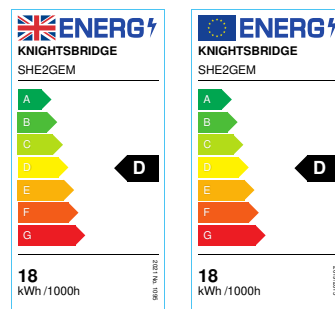

DATASHEET

SHE2GEM

230V IP65 18W LED Eyelid Bulkhead CCT with Emergency Grey

www.mlaccessories.co.uk

MLA PART CODE	SHE2GEM
DESCRIPTION	230V IP65 18W LED Eyelid Bulkhead CCT with Emergency Grey
NET WEIGHT (KG)	2.575
FINISH	Grey
DIFFUSER	Opal
DIMENSIONS (MM)	Diameter - 360 Projection - 94
CONSTRUCTION	Construction - Die-cast aluminium
CLASS	I
IP RATING	IP65
IK RATING	IK10
WATTAGE (W)	18
LAMP TECHNOLOGY	SMD LED
LUMENS (LM)	1020/1080/1090
LUMENS LIGHT SOURCE ONLY (LM)	3000
LUMEN TOLERANCE	5%
EFFICACY (LM/W)	133
LUMENS EMERGENCY MODE (LM)	105/120/110
CIRCUIT WATTAGE (W)	22.6
CCT	3000/4000/6000K
CRI	>85
SDCM	<6
RUNNING CURRENT (A)	0.11
DISPLACEMENT FACTOR	>0.7
SVM	0.013
PST-LM	0.076
BEAM ANGLE (DEGREES)	110
LIFE SPAN (HRS)	50,000
L70B50 LIFESPAN (HRS)	50,000