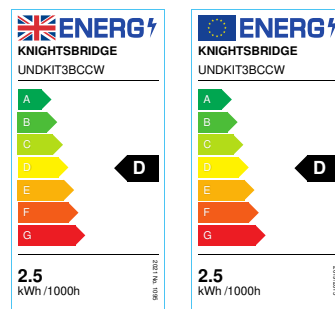

DATASHEET

UNDKIT3BCCW

230V IP20 2.5W LED Dimmable Under Cabinet Lights in Brushed Chrome - Pack of 3 - 4000K

www.mlaccessories.co.uk

MLA PART CODE	UNDKIT3BCCW
DESCRIPTION	230V IP20 2.5W LED Dimmable Under Cabinet Lights in Brushed Chrome - Pack of 3 - 4000K
NET WEIGHT (KG)	0.37
FINISH	Brushed Chrome
DIFFUSER	Opal
DIMENSIONS (MM)	Diameter - 68 Projection - 11
CUT-OUT (MM)	Cut-out Diameter - 63
CONSTRUCTION	Construction - Polycarbonate Construction 2 - & pressed steel
CLASS	II
IP RATING	IP20
WATTAGE (W)	2.5
LAMP TECHNOLOGY	SMD LED
LAMP INCLUDED	Yes
LUMENS (LM)	220
LUMENS LIGHT SOURCE ONLY (LM)	300
LUMEN TOLERANCE	5%
EFFICACY (LM/W)	62.49
CIRCUIT WATTAGE (W)	8.37
CCT	4000K
LIGHT COLOUR	Cool White
CRI	>80
SDCM	<6
RUNNING CURRENT (A)	0.04
DISPLACEMENT FACTOR	>0.7
SVM	0
PST-LM	0.01
BEAM ANGLE (DEGREES)	100