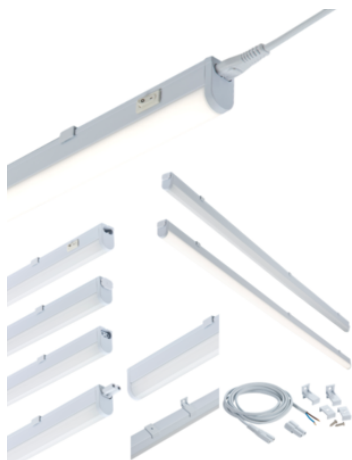

DATASHEET

UCLED13WW

230V 13W LED Linkable Striplight 3000K (838mm)

www.mlaccessories.co.uk

MLA PART CODE	UCLED13WW
DESCRIPTION	230V 13W LED Linkable Striplight 3000K (838mm)
NET WEIGHT (KG)	0.26
FINISH	White
DIFFUSER	Opal
DIMENSIONS (MM)	Length - 838 Width - 22.8 Projection - 36
CONSTRUCTION	Construction - Polycarbonate
CLASS	II
IP RATING	IP20
WATTAGE (W)	13
LAMP TECHNOLOGY	LED
LAMP INCLUDED	Yes
LUMENS (LM)	950
LUMENS LIGHT SOURCE ONLY (LM)	1350
LUMEN TOLERANCE	5%
EFFICACY (LM/W)	106.7
CIRCUIT WATTAGE (W)	12.7
CCT	3000K
LIGHT COLOUR	Warm White
CRI	>80
SDCM	<6
RUNNING CURRENT (A)	0.093
DISPLACEMENT FACTOR	>0.9
SVM	0.048
PST-LM	0.015
BEAM ANGLE (DEGREES)	145
LIFE SPAN (HRS)	30,000
L70B50 LIFESPAN (HRS)	54,000

DIMMABLE	No
OPERATING TEMPERATURE	-10~40°C
INPUT VOLTAGE	230V 50Hz
CABLE LENGTH (M)	2
WARRANTY	3year(s)
MANUFACTURED IN ACCORDANCE WITH	BS EN 60598
ORIGIN OF MANUFACTURE	China
DECLARATION OF CONFORMITY (HELD ON FILE)	Yes
EAN	5055832977742