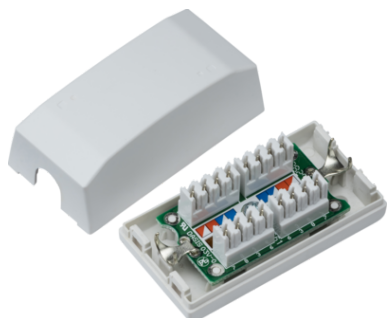

DATASHEET

NETJ6

UTP CAT6 Junction box

www.mlaccessories.co.uk

MLA PART CODE	NETJ6
DESCRIPTION	UTP CAT6 Junction box
NET WEIGHT (KG)	0.024
FINISH	White
DIMENSIONS (MM)	Length - 63 Height - 29 Width - 33
CONSTRUCTION	Construction - Polycarbonate
IP RATING	IP20
TERMINAL TYPE	IDC
TERMINAL CAPACITY	UTP 24-26AWG
ADDITIONAL FEATURES	UTP CAT6
FUNCTION	Junction Box
WARRANTY	2year(s)
ORIGIN OF MANUFACTURE	China
DECLARATION OF CONFORMITY (HELD ON FILE)	Yes
EAN	5056270866988