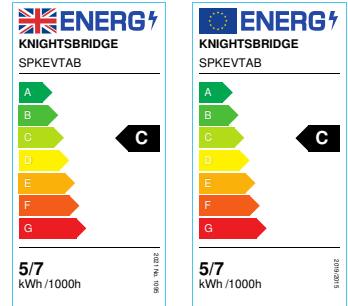

### SPKEVTAB

SpektoLED Evo Tilt - Fire Rated IP65 Downlight with 2 x Wattage and 4 x CCT - Antique Brass

[www.mlaccessories.co.uk](http://www.mlaccessories.co.uk)

MLA PART CODE	SPKEVTAB
DESCRIPTION	SpektoLED Evo Tilt - Fire Rated IP65 Downlight with 2 x Wattage and 4 x CCT - Antique Brass
NET WEIGHT (KG)	0.26
FINISH	Antique Brass
DIFFUSER	Prismatic
DIMENSIONS (MM)	Diameter - 90 Recessed Depth - 56 Minimum Void - 56
CUT-OUT (MM)	Cut-out Diameter - 70
TILT (DEGREES)	90
CONSTRUCTION	Construction - Pressed steel
CLASS	II
IP RATING	IP65 (IP20 from above)
WATTAGE (W)	5/7
LAMP TECHNOLOGY	SMD LED
LUMENS (LM)	565/580/605/590, 745/865/825/778
LUMENS LIGHT SOURCE ONLY (LM)	1000
LUMEN TOLERANCE	5%
EFFICACY (LM/W)	142
CIRCUIT WATTAGE (W)	7
CCT	2700/3000/4000/6000K
LIGHT COLOUR	CCT
CRI	>80
SDCM	<6
RUNNING CURRENT (A)	0.037
DISPLACEMENT FACTOR	>0.7
SVM	0.02
PST-LM	0.142
BEAM ANGLE (DEGREES)	60