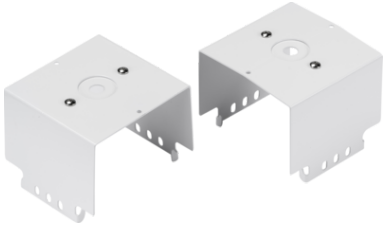

DATASHEET

LWBMOU

LWB Surface Mount Brackets for Low Bays

www.mlaccessories.co.uk

MLA PART CODE	LWBMOU
DESCRIPTION	LWB Surface Mount Brackets for Low Bays
NET WEIGHT (KG)	0.52
FINISH	White
DIMENSIONS (MM)	Length - 84 Height - 78 Width - 85
CONSTRUCTION	Construction - Pressed steel
CABLE ENTRY (MM)	11 / 28
WARRANTY	1 year(s)
ORIGIN OF MANUFACTURE	China
DECLARATION OF CONFORMITY (HELD ON FILE)	Yes
EAN	5056270826937