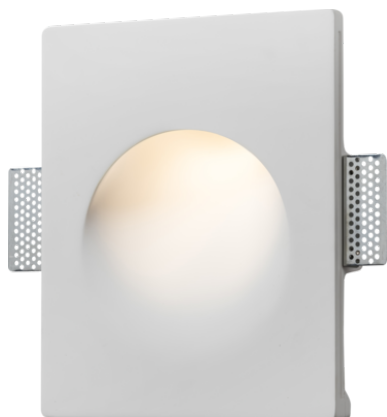

DATASHEET

PWRCC

230V GU10 35W Recessed Round Plaster Wall Light

www.mlaccessories.co.uk

MLA PART CODE	PWRCC
DESCRIPTION	230V GU10 35W Recessed Round Plaster Wall Light
NET WEIGHT (KG)	2.44
FINISH	White
DIMENSIONS (MM)	Height - 250 Width - 210 Recessed Depth - 78
CUT-OUT (MM)	Cut-out Box W/H/D - 210x250
CONSTRUCTION	Construction - Gypsum (Plaster)
CLASS	II
IP RATING	IP20
MAX. WATTAGE (W)	35
LAMP TECHNOLOGY	Halogen / LED Compatible
LAMP BASE	GU10
LAMP INCLUDED	No
DIMMABLE	Lamp dependent
INPUT VOLTAGE	230V 50Hz
WARRANTY	2year(s)
MANUFACTURED IN ACCORDANCE WITH	BS EN 60598
ORIGIN OF MANUFACTURE	China
DECLARATION OF CONFORMITY (HELD ON FILE)	Yes
EAN	5056270859287

Date Created: 27/02/2025 17:33