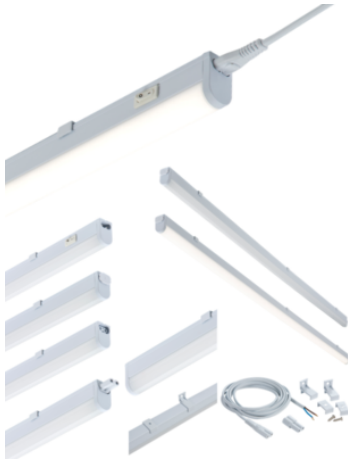

DATASHEET

UCLED4CW

230V 4W LED Linkable Striplight 4000K (277mm)

www.mlaccessories.co.uk

MLA PART CODE	UCLED4CW
DESCRIPTION	230V 4W LED Linkable Striplight 4000K (277mm)
NET WEIGHT (KG)	0.173
FINISH	White
DIFFUSER	Opal
DIMENSIONS (MM)	Length - 277 Width - 22.8 Projection - 36
CONSTRUCTION	Construction - Polycarbonate
CLASS	II
IP RATING	IP20
WATTAGE (W)	4
LAMP TECHNOLOGY	LED
LAMP INCLUDED	Yes
LUMENS (LM)	360
LUMENS LIGHT SOURCE ONLY (LM)	460
LUMEN TOLERANCE	5%
EFFICACY (LM/W)	117.9
CIRCUIT WATTAGE (W)	3.9
CCT	4000K
LIGHT COLOUR	Cool White
CRI	>80
SDCM	<6
RUNNING CURRENT (A)	0.03
DISPLACEMENT FACTOR	>0.9
SVM	0.001
PST-LM	0.001
BEAM ANGLE (DEGREES)	145
LIFE SPAN (HRS)	30,000
L70B50 LIFESPAN (HRS)	54,000

DIMMABLE	No
OPERATING TEMPERATURE	-10~40°C
INPUT VOLTAGE	230V 50Hz
CABLE LENGTH (M)	2
WARRANTY	3year(s)
MANUFACTURED IN ACCORDANCE WITH	BS EN 60598
ORIGIN OF MANUFACTURE	China
DECLARATION OF CONFORMITY (HELD ON FILE)	Yes
EAN	5055832977759