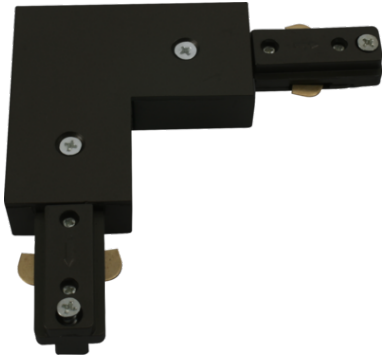

DATASHEET

TRKRA1BK

230V Track L Right Angle Connector - Black

www.mlaccessories.co.uk

| | |
|--|---|
| MLA PART CODE | TRKRA1BK |
| DESCRIPTION | 230V Track L Right Angle Connector - Black |
| NET WEIGHT (KG) | 0.105 |
| FINISH | Black |
| DIMENSIONS (MM) | Length - 108 Height - 18 Width - 35 Projection - 18 Overall Height - 18 |
| CONSTRUCTION | Construction - Polycarbonate Construction 2 - & copper |
| CLASS | I |
| IP RATING | IP20 |
| INPUT VOLTAGE | 230V 50Hz |
| WARRANTY | 2year(s) |
| MANUFACTURED IN ACCORDANCE WITH | BS EN 60598 |
| ORIGIN OF MANUFACTURE | China |
| DECLARATION OF CONFORMITY (HELD ON FILE) | Yes |
| EAN | 5056270822991 |