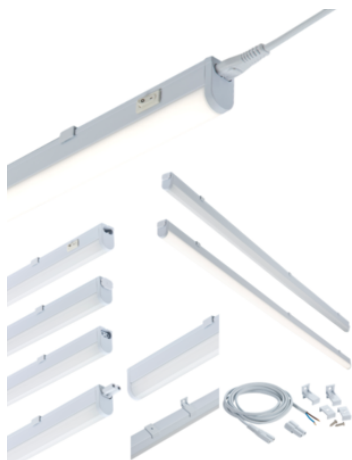

DATASHEET

UCLED22WW

230V 22W LED Linkable Striplight 3000K (1438mm)

www.mlaccessories.co.uk

MLA PART CODE	UCLED22WW
DESCRIPTION	230V 22W LED Linkable Striplight 3000K (1438mm)
NET WEIGHT (KG)	0.394
FINISH	White
DIFFUSER	Opal
DIMENSIONS (MM)	Length - 1438 Width - 22.8 Projection - 36
CONSTRUCTION	Construction - Polycarbonate
CLASS	II
IP RATING	IP20
WATTAGE (W)	22
LAMP TECHNOLOGY	LED
LAMP INCLUDED	Yes
LUMENS (LM)	1550
LUMENS LIGHT SOURCE ONLY (LM)	2355
LUMEN TOLERANCE	5%
EFFICACY (LM/W)	113.6
CIRCUIT WATTAGE (W)	20.7
CCT	3000K
LIGHT COLOUR	Warm White
CRI	>80
SDCM	<6
RUNNING CURRENT (A)	0.152
DISPLACEMENT FACTOR	>0.9
SVM	0.008
PST-LM	0.001
BEAM ANGLE (DEGREES)	145
LIFE SPAN (HRS)	30,000
L70B50 LIFESPAN (HRS)	54,000

DIMMABLE	No
OPERATING TEMPERATURE	-10~40°C
INPUT VOLTAGE	230V 50Hz
CABLE LENGTH (M)	2
WARRANTY	3year(s)
MANUFACTURED IN ACCORDANCE WITH	BS EN 60598
ORIGIN OF MANUFACTURE	China
DECLARATION OF CONFORMITY (HELD ON FILE)	Yes
EAN	5055832977889