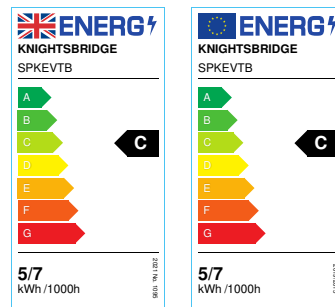

DATASHEET

SPKEVTB

SpektoLED Evo Tilt - Fire Rated IP65 Downlight with 2 x Wattage and 4 x CCT - Brushed Brass

www.mlaccessories.co.uk

MLA PART CODE	SPKEVTB
DESCRIPTION	SpektoLED Evo Tilt - Fire Rated IP65 Downlight with 2 x Wattage and 4 x CCT - Brushed Brass
NET WEIGHT (KG)	0.26
FINISH	Brushed Brass
DIFFUSER	Prismatic
DIMENSIONS (MM)	Diameter - 90 Recessed Depth - 56 Minimum Void - 56
CUT-OUT (MM)	Cut-out Diameter - 70
TILT (DEGREES)	90
CONSTRUCTION	Construction - Pressed steel
CLASS	II
IP RATING	IP65 (IP20 from above)
WATTAGE (W)	5/7
LAMP TECHNOLOGY	SMD LED
LUMENS (LM)	565/580/605/590, 745/865/825/778
LUMENS LIGHT SOURCE ONLY (LM)	1000
LUMEN TOLERANCE	5%
EFFICACY (LM/W)	142
CIRCUIT WATTAGE (W)	7
CCT	2700/3000/4000/6000K
LIGHT COLOUR	CCT
CRI	>80
SDCM	<6
RUNNING CURRENT (A)	0.037
DISPLACEMENT FACTOR	>0.7
SVM	0.02
PST-LM	0.142
BEAM ANGLE (DEGREES)	60

L70B10 LIFESPAN (HRS)	50,000
DIMMABLE	Yes*
FIRE-RATED	Tested to 30/60/90 minutes
I-JOIST RATED	30 minutes
WEB-JOIST RATED	30 minutes
IC RATED	Yes
ACOUSTIC RATED	Yes
OPERATING TEMPERATURE	25°C
INPUT VOLTAGE	230V 50Hz
WARRANTY	5year(s)
MANUFACTURED IN ACCORDANCE WITH	BS EN 60598
ORIGIN OF MANUFACTURE	China
DECLARATION OF CONFORMITY (HELD ON FILE)	Yes
EAN	5056270885194