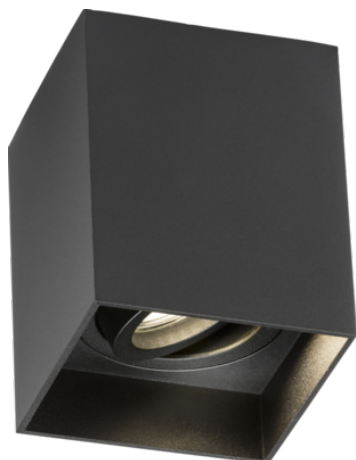

DATASHEET

ORA1TSB

Oran Surface Tilt Square Downlight Black

www.mlaccessories.co.uk

MLA PART CODE	ORA1TSB
DESCRIPTION	Oran Surface Tilt Square Downlight Black
NET WEIGHT (KG)	0.4175
FINISH	Black
DIMENSIONS (MM)	Length - 90 Width - 90 Projection - 115
CONSTRUCTION	Construction - Aluminium
CLASS	II
IP RATING	IP20
MAX. WATTAGE (W)	10
LAMP BASE	GU10
LAMP INCLUDED	No
LED COMPATIBLE	Yes
DIMMABLE	Lamp dependent
INPUT VOLTAGE	230V 50Hz
WARRANTY	5year(s)
MANUFACTURED IN ACCORDANCE WITH	BS EN 60598
ORIGIN OF MANUFACTURE	China
DECLARATION OF CONFORMITY (HELD ON FILE)	Yes
EAN	5056270838008