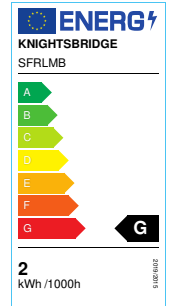

### SFRLMB

230V LED Dimmable Reading Light with Dual USB A+A (5V DC 2.4A shared) - Matt Black

[www.mlaccessories.co.uk](http://www.mlaccessories.co.uk)

MLA PART CODE	SFRLMB
DESCRIPTION	230V LED Dimmable Reading Light with Dual USB A+A (5V DC 2.4A shared) - Matt Black
NET WEIGHT (KG)	0.302
FINISH	Matt Black
DIMENSIONS (MM)	Height - 87.5 Width - 87.5 Projection - 372 Recessed Depth - 20
MINIMUM MOUNTING BOX DEPTH	25-35mm (dependent on wiring conditions)
CONSTRUCTION	Construction - SPCC Steel
CLASS	I
IP RATING	IP20
WATTAGE (W)	2
LAMP TECHNOLOGY	LED
LUMENS (LM)	55
LUMENS LIGHT SOURCE ONLY (LM)	70
LUMEN TOLERANCE	5%
EFFICACY (LM/W)	37.5
CIRCUIT WATTAGE (W)	1.9
CCT	3000K
LIGHT COLOUR	Warm White
CRI	>80
RUNNING CURRENT (A)	0.019
SVM	0.03
PST-LM	<1
BEAM ANGLE (DEGREES)	120
L70B50 LIFESPAN (HRS)	30,000
DIMMABLE	Yes*
OPERATING TEMPERATURE	5~35°C
INPUT VOLTAGE	230V 50Hz

TERMINAL CAPACITY	2 x 1.0mm <sup>2</sup> or 2 x 1.5mm <sup>2</sup>
NO. OF USB PORTS	2
NO. OF TYPE-A PORTS	2
USB CHARGING	5V DC 2.4A (shared)
DRIVER	EFFICIENCY FULL LOAD - 0.78
WARRANTY	2year(s)
MANUFACTURED IN ACCORDANCE WITH	BS EN 60598, IEC 62368-1
ORIGIN OF MANUFACTURE	China
DECLARATION OF CONFORMITY (HELD ON FILE)	Yes
EAN	5056270811926