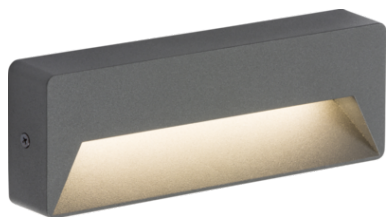

DATASHEET

RWL5A

230V IP54 5W LED Guide Light - Anthracite

www.mlaccessories.co.uk