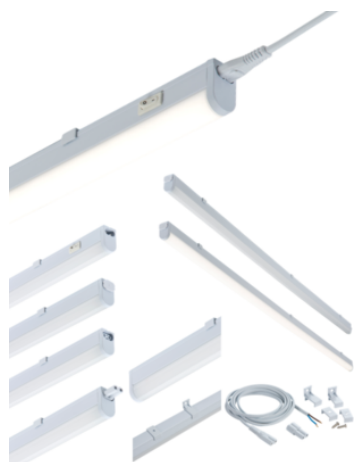

DATASHEET

UCLED13CW

230V 13W LED Linkable Striplight 4000K (838mm)

www.mlaccessories.co.uk

MLA PART CODE	UCLED13CW
DESCRIPTION	230V 13W LED Linkable Striplight 4000K (838mm)
NET WEIGHT (KG)	0.26
FINISH	White
DIFFUSER	Opal
DIMENSIONS (MM)	Length - 838 Width - 22.8 Projection - 36
CONSTRUCTION	Construction - Polycarbonate
CLASS	II
IP RATING	IP20
WATTAGE (W)	13
LAMP TECHNOLOGY	LED
LAMP INCLUDED	Yes
LUMENS (LM)	1020
LUMENS LIGHT SOURCE ONLY (LM)	1530
LUMEN TOLERANCE	5%
EFFICACY (LM/W)	120.2
CIRCUIT WATTAGE (W)	12.7
CCT	4000K
LIGHT COLOUR	Cool White
CRI	>80
SDCM	<6
RUNNING CURRENT (A)	0.094
DISPLACEMENT FACTOR	>0.9
SVM	0.02
PST-LM	0.018
BEAM ANGLE (DEGREES)	145
LIFE SPAN (HRS)	30,000
L70B50 LIFESPAN (HRS)	54,000

DIMMABLE	No
OPERATING TEMPERATURE	-10~40°C
INPUT VOLTAGE	230V 50Hz
CABLE LENGTH (M)	2
WARRANTY	3year(s)
MANUFACTURED IN ACCORDANCE WITH	BS EN 60598
ORIGIN OF MANUFACTURE	China
DECLARATION OF CONFORMITY (HELD ON FILE)	Yes
EAN	5055832977728