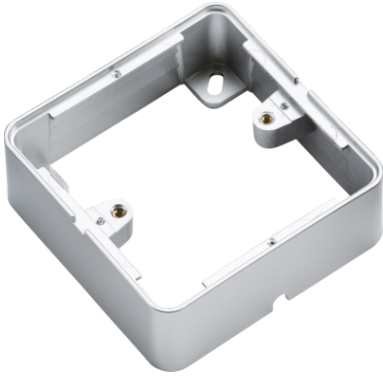

DATASHEET

1GSBGY

1G Surface Box - Grey

www.mlaccessories.co.uk

MLA PART CODE	1GSBGY
DESCRIPTION	1G Surface Box - Grey
NET WEIGHT (KG)	0.044
FINISH	Grey
DIMENSIONS (MM)	Height - 92.5 Width - 92.5 Depth - 34 Projection - 34
CONSTRUCTION	Construction - Polycarbonate
IP RATING	IP20
EARTH TERMINAL	No
WARRANTY	25year(s)
MANUFACTURED IN ACCORDANCE WITH	BS 5733
ORIGIN OF MANUFACTURE	China
DECLARATION OF CONFORMITY (HELD ON FILE)	Yes
EAN	5056270803006