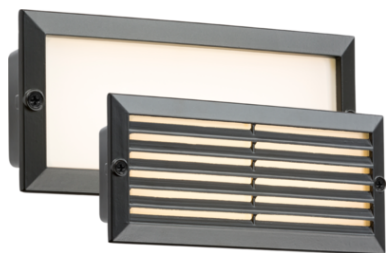

### BLED5BW

230V IP54 5W White LED Recessed Brick Light - Black Fascia

[www.mlaccessories.co.uk](http://www.mlaccessories.co.uk)

MLA PART CODE	BLED5BW
DESCRIPTION	230V IP54 5W White LED Recessed Brick Light - Black Fascia
NET WEIGHT (KG)	0.45
FINISH	Black
DIFFUSER	Opal
DIMENSIONS (MM)	Height - 101 Width - 235 Recessed Depth - 70
CUT-OUT (MM)	Cut-out Box W/H/D - 226x86x70
CONSTRUCTION	Construction - Die-cast aluminium Construction 2 - & glass
CLASS	I
IP RATING	IP54
WATTAGE (W)	5
LAMP TECHNOLOGY	LED
LAMP INCLUDED	Yes
LUMENS (LM)	110
LUMENS LIGHT SOURCE ONLY (LM)	470
LUMEN TOLERANCE	5%
EFFICACY (LM/W)	88.94
CIRCUIT WATTAGE (W)	5.3
CCT	3500K
LIGHT COLOUR	White
CRI	>80
SDCM	<6
RUNNING CURRENT (A)	0.057
DISPLACEMENT FACTOR	>0.5
SVM	0.79
PST-LM	0.2
BEAM ANGLE (DEGREES)	150