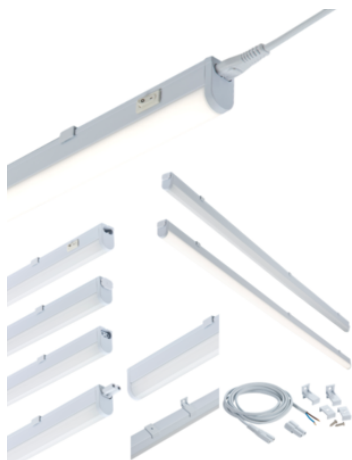

### UCLED22CW

230V 22W LED Linkable Striplight 4000K (1438mm)

[www.mlaccessories.co.uk](http://www.mlaccessories.co.uk)

MLA PART CODE	UCLED22CW
DESCRIPTION	230V 22W LED Linkable Striplight 4000K (1438mm)
NET WEIGHT (KG)	0.394
FINISH	White
DIFFUSER	Opal
DIMENSIONS (MM)	Length - 1438 Width - 22.8 Projection - 36
CONSTRUCTION	Construction - Polycarbonate
CLASS	II
IP RATING	IP20
WATTAGE (W)	22
LAMP TECHNOLOGY	LED
LAMP INCLUDED	Yes
LUMENS (LM)	1730
LUMENS LIGHT SOURCE ONLY (LM)	2565
LUMEN TOLERANCE	5%
EFFICACY (LM/W)	123.9
CIRCUIT WATTAGE (W)	20.7
CCT	4000K
LIGHT COLOUR	Cool White
CRI	>80
SDCM	<6
RUNNING CURRENT (A)	0.152
DISPLACEMENT FACTOR	>0.9
SVM	0.008
PST-LM	0.001
BEAM ANGLE (DEGREES)	145
LIFE SPAN (HRS)	30,000
L70B50 LIFESPAN (HRS)	54,000