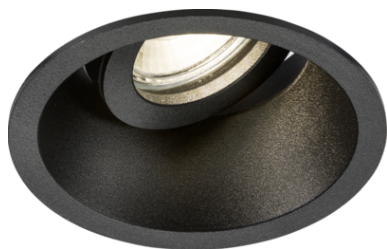

DATASHEET

DIB1TRB

Dipa Single Tilt Round Anti-Glare Downlight Black

www.mlaccessories.co.uk

MLA PART CODE	DIB1TRB
DESCRIPTION	Dipa Single Tilt Round Anti-Glare Downlight Black
NET WEIGHT (KG)	0.0965
FINISH	Black
DIMENSIONS (MM)	Diameter - 93 Projection - 3 Recessed Depth - 39 Minimum Void - 130
CUT-OUT (MM)	Cut-out Diameter - 82
TILT (DEGREES)	25
CONSTRUCTION	Construction - Die-cast aluminium
CLASS	II
IP RATING	IP20
MAX. WATTAGE (W)	10
LAMP BASE	GU10
LAMP INCLUDED	No
LED COMPATIBLE	Yes
DIMMABLE	Lamp dependent
IC RATED	No
INPUT VOLTAGE	230V 50Hz
WARRANTY	5year(s)
MANUFACTURED IN ACCORDANCE WITH	BS EN 60598
ORIGIN OF MANUFACTURE	China
DECLARATION OF CONFORMITY (HELD ON FILE)	Yes
EAN	5056270873009

Date Created: 27/02/2025 18:17