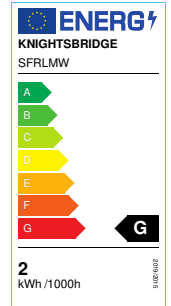

DATASHEET

SFRLMW

230V LED Dimmable Reading Light with Dual USB A+A (5V DC 2.4A shared) - Matt White

www.mlaccessories.co.uk

MLA PART CODE	SFRLMW
DESCRIPTION	230V LED Dimmable Reading Light with Dual USB A+A (5V DC 2.4A shared) - Matt White
NET WEIGHT (KG)	0.302
FINISH	Matt White
DIMENSIONS (MM)	Height - 87.5 Width - 87.5 Projection - 372 Recessed Depth - 20
MINIMUM MOUNTING BOX DEPTH	25-35mm (dependent on wiring conditions)
CONSTRUCTION	Construction - SPCC Steel
CLASS	I
IP RATING	IP20
WATTAGE (W)	2
LAMP TECHNOLOGY	LED
LUMENS (LM)	55
LUMENS LIGHT SOURCE ONLY (LM)	70
LUMEN TOLERANCE	5%
EFFICACY (LM/W)	37.5
CIRCUIT WATTAGE (W)	1.9
CCT	3000K
LIGHT COLOUR	Warm White
CRI	>80
RUNNING CURRENT (A)	0.019
SVM	0.03
PST-LM	<1
BEAM ANGLE (DEGREES)	120
L70B50 LIFESPAN (HRS)	30,000
DIMMABLE	Yes*
OPERATING TEMPERATURE	5~35°C
INPUT VOLTAGE	230V 50Hz

TERMINAL CAPACITY	2 x 1.0mm ² or 2 x 1.5mm ²
NO. OF USB PORTS	2
NO. OF TYPE-A PORTS	2
USB CHARGING	5V DC 2.4A (shared)
DRIVER	EFFICIENCY FULL LOAD - 0.78
WARRANTY	2year(s)
MANUFACTURED IN ACCORDANCE WITH	BS EN 60598, IEC 62368-1
ORIGIN OF MANUFACTURE	China
DECLARATION OF CONFORMITY (HELD ON FILE)	Yes
EAN	5056270811919