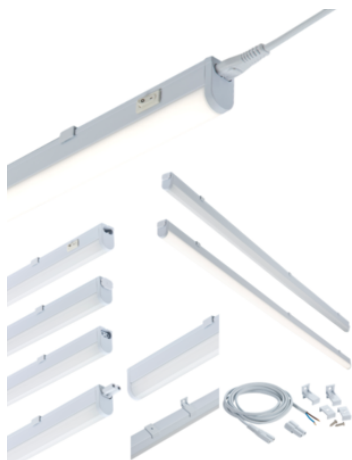

DATASHEET

UCLED7CW

230V 7W LED Linkable Striplight 4000K (395mm)

www.mlaccessories.co.uk

MLA PART CODE	UCLED7CW
DESCRIPTION	230V 7W LED Linkable Striplight 4000K (395mm)
NET WEIGHT (KG)	0.179
FINISH	White
DIFFUSER	Opal
DIMENSIONS (MM)	Length - 395 Width - 22.8 Projection - 36
CONSTRUCTION	Construction - Polycarbonate
CLASS	II
IP RATING	IP20
WATTAGE (W)	7
LAMP TECHNOLOGY	LED
LAMP INCLUDED	Yes
LUMENS (LM)	570
LUMENS LIGHT SOURCE ONLY (LM)	775
LUMEN TOLERANCE	5%
EFFICACY (LM/W)	110.9
CIRCUIT WATTAGE (W)	7
CCT	4000K
LIGHT COLOUR	Cool White
CRI	>80
SDCM	<6
RUNNING CURRENT (A)	0.052
DISPLACEMENT FACTOR	>0.9
SVM	0.021
PST-LM	0.018
BEAM ANGLE (DEGREES)	130
LIFE SPAN (HRS)	30,000
L70B50 LIFESPAN (HRS)	54,000

DIMMABLE	No
OPERATING TEMPERATURE	-10~40°C
INPUT VOLTAGE	230V 50Hz
CABLE LENGTH (M)	2
WARRANTY	3year(s)
MANUFACTURED IN ACCORDANCE WITH	BS EN 60598
ORIGIN OF MANUFACTURE	China
DECLARATION OF CONFORMITY (HELD ON FILE)	Yes
EAN	5055832977681