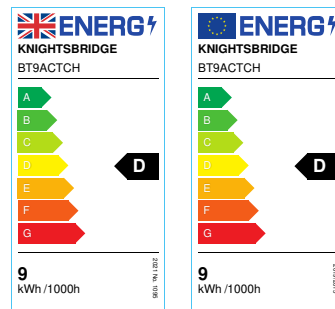

DATASHEET

BT9ACTCH

230V IP65 9W CCT Adjustable LED Bulkhead C/W Chrome Trim

www.mlaccessories.co.uk

MLA PART CODE	BT9ACTCH
DESCRIPTION	230V IP65 9W CCT Adjustable LED Bulkhead C/W Chrome Trim
NET WEIGHT (KG)	0.6
FINISH	Chrome Effect
DIFFUSER	Opal
DIMENSIONS (MM)	Diameter - 256 Projection - 74
CONSTRUCTION	Construction - Polycarbonate
CLASS	II
IP RATING	IP65
IK RATING	IK08
WATTAGE (W)	9
LAMP TECHNOLOGY	SMD LED
LAMP INCLUDED	Yes
LUMENS (LM)	730 / 810 / 780
LUMENS LIGHT SOURCE ONLY (LM)	900
LUMEN TOLERANCE	5%
EFFICACY (LM/W)	119
CIRCUIT WATTAGE (W)	7.617
CCT	3000/4000/5700K
LIGHT COLOUR	CCT
CRI	>80
SDCM	<6
RUNNING CURRENT (A)	0.036
DISPLACEMENT FACTOR	>0.9
SVM	0.536
PST-LM	0.025
BEAM ANGLE (DEGREES)	115
LIFE SPAN (HRS)	30,000