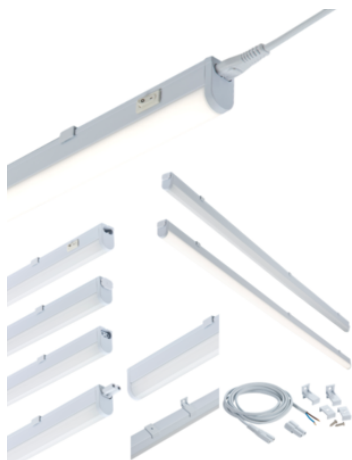

DATASHEET

UCLED7WW

230V 7W LED Linkable Striplight 3000K (395mm)

www.mlaccessories.co.uk

MLA PART CODE	UCLED7WW
DESCRIPTION	230V 7W LED Linkable Striplight 3000K (395mm)
NET WEIGHT (KG)	0.179
FINISH	White
DIFFUSER	Opal
DIMENSIONS (MM)	Length - 395 Width - 22.8 Projection - 36
CONSTRUCTION	Construction - Polycarbonate
CLASS	II
IP RATING	IP20
WATTAGE (W)	7
LAMP TECHNOLOGY	LED
LAMP INCLUDED	Yes
LUMENS (LM)	530
LUMENS LIGHT SOURCE ONLY (LM)	710
LUMEN TOLERANCE	5%
EFFICACY (LM/W)	102.1
CIRCUIT WATTAGE (W)	7
CCT	3000K
LIGHT COLOUR	Warm White
CRI	>80
SDCM	<6
RUNNING CURRENT (A)	0.051
DISPLACEMENT FACTOR	>0.9
SVM	0.022
PST-LM	0.031
BEAM ANGLE (DEGREES)	130
LIFE SPAN (HRS)	30,000
L70B50 LIFESPAN (HRS)	54,000

DIMMABLE	No
OPERATING TEMPERATURE	-10~40°C
INPUT VOLTAGE	230V 50Hz
CABLE LENGTH (M)	2
WARRANTY	3year(s)
MANUFACTURED IN ACCORDANCE WITH	BS EN 60598
ORIGIN OF MANUFACTURE	China
DECLARATION OF CONFORMITY (HELD ON FILE)	Yes
EAN	5055832977704