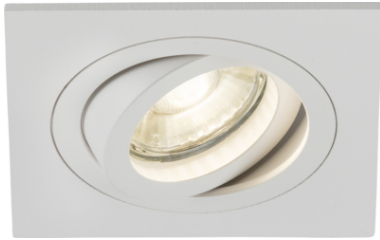

DATASHEET

AMA1TSW

Ambar Single Tilt Square Downlight White

www.mlaccessories.co.uk

MLA PART CODE	AMA1TSW
DESCRIPTION	Ambar Single Tilt Square Downlight White
NET WEIGHT (KG)	0.128
FINISH	White
DIMENSIONS (MM)	Length - 92 Width - 92 Projection - 3 Recessed Depth - 22 Minimum Void - 70
CUT-OUT (MM)	Cut-out Diameter - 82
CONSTRUCTION	Construction - Aluminium
CLASS	II
IP RATING	IP20
MAX. WATTAGE (W)	10
LAMP BASE	GU10
LAMP INCLUDED	No
LED COMPATIBLE	Yes
DIMMABLE	Lamp dependent
IC RATED	No
INPUT VOLTAGE	230V 50Hz
WARRANTY	5year(s)
MANUFACTURED IN ACCORDANCE WITH	BS EN 60598
ORIGIN OF MANUFACTURE	China
DECLARATION OF CONFORMITY (HELD ON FILE)	Yes
EAN	5056270872873