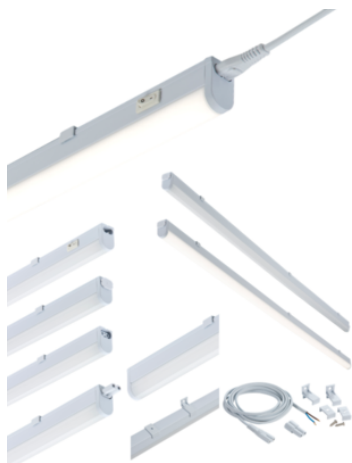

DATASHEET

UCLED4WW

230V 4W LED Linkable Striplight 3000K (277mm)

www.mlaccessories.co.uk

MLA PART CODE	UCLED4WW
DESCRIPTION	230V 4W LED Linkable Striplight 3000K (277mm)
NET WEIGHT (KG)	0.173
FINISH	White
DIFFUSER	Opal
DIMENSIONS (MM)	Length - 277 Width - 22.8 Projection - 36
CONSTRUCTION	Construction - Polycarbonate
CLASS	II
IP RATING	IP20
WATTAGE (W)	4
LAMP TECHNOLOGY	LED
LAMP INCLUDED	Yes
LUMENS (LM)	310
LUMENS LIGHT SOURCE ONLY (LM)	410
LUMEN TOLERANCE	5%
EFFICACY (LM/W)	104.6
CIRCUIT WATTAGE (W)	3.9
CCT	3000K
LIGHT COLOUR	Warm White
CRI	>80
SDCM	<6
RUNNING CURRENT (A)	0.03
DISPLACEMENT FACTOR	>0.9
SVM	0.001
PST-LM	0.001
BEAM ANGLE (DEGREES)	145
LIFE SPAN (HRS)	30,000
L70B50 LIFESPAN (HRS)	54,000

DIMMABLE	No
OPERATING TEMPERATURE	-10~40°C
INPUT VOLTAGE	230V 50Hz
CABLE LENGTH (M)	2
WARRANTY	3year(s)
MANUFACTURED IN ACCORDANCE WITH	BS EN 60598
ORIGIN OF MANUFACTURE	China
DECLARATION OF CONFORMITY (HELD ON FILE)	Yes
EAN	5055832977797