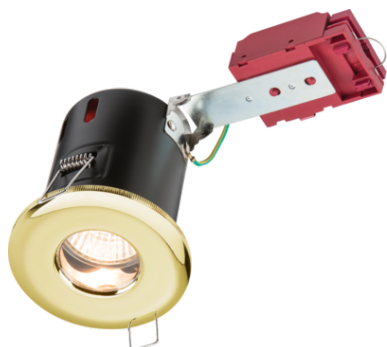

DATASHEET

VFRSHGICB

230V IP65 GU10 IC Fire-Rated Shower Downlight Brass

www.mlaccessories.co.uk

MLA PART CODE	VFRSHGICB
DESCRIPTION	230V IP65 GU10 IC Fire-Rated Shower Downlight Brass
NET WEIGHT (KG)	0.3
FINISH	Brass
DIMENSIONS (MM)	Diameter - 87 Height - 92 Projection - 7 Overall Height - 125 Recessed Depth - 118
CUT-OUT (MM)	Cut-out Diameter - 70
CONSTRUCTION	Construction - Pressed steel Construction 2 - & aluminium
CLASS	I
IP RATING	IP65 (IP20 from above)
MAX. WATTAGE (W)	35
LAMP TECHNOLOGY	Halogen / LED Compatible
LAMP BASE	GU10
LAMP INCLUDED	No
LED COMPATIBLE	Yes
DIMMABLE	Lamp dependent
FIRE-RATED	Tested to 30/60/90 minutes
I-JOIST RATED	30 minutes
WEB-JOIST RATED	30 minutes
IC RATED	Yes
INPUT VOLTAGE	230V 50Hz
WARRANTY	1 year(s)
MANUFACTURED IN ACCORDANCE WITH	BS EN 60598
ORIGIN OF MANUFACTURE	China
DECLARATION OF CONFORMITY (HELD ON FILE)	Yes
EAN	5055832915133