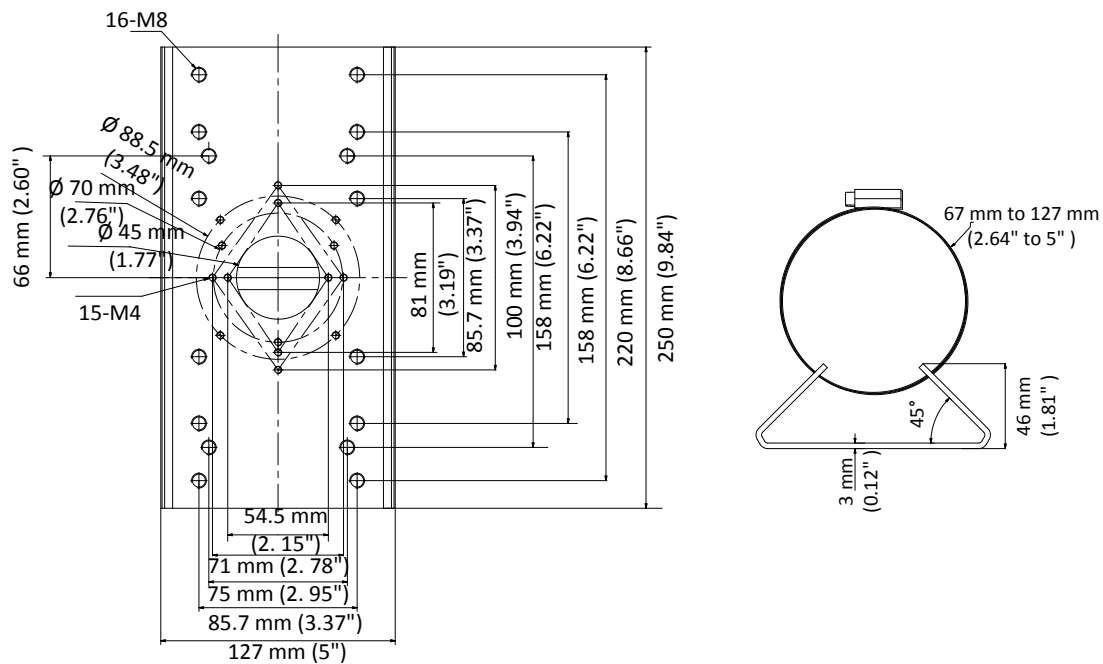

DS-1275ZJ-SUS (Black)

Horizontal Pole Mount

Feature

- Stainless steel with surface spray treatment
- One-piece formation ensures the reliable structure

Dimension

Available Model

DS-1275ZJ-SUS (Black)

Parameter

Model	DS-1275ZJ-SUS (Black)
Parameters	Horizontal Pole Mount
Appearance	Hikvision Black
Material	SUS304
Dimension	127 mm × 46 mm × 250 mm (5" × 1.81" × 9.84")
Weight	Approx. 1345 g (2.97 lb.)

Note

- This mount is designed to be used along with a wall mount.
- The waterproof rubber is necessary for the outdoor application.
- The pole should be capable of supporting at least 3 times as much as the total weight of the camera, and the mount.
- The maximum load capacity of the mount is 10 kg (22 lb.).