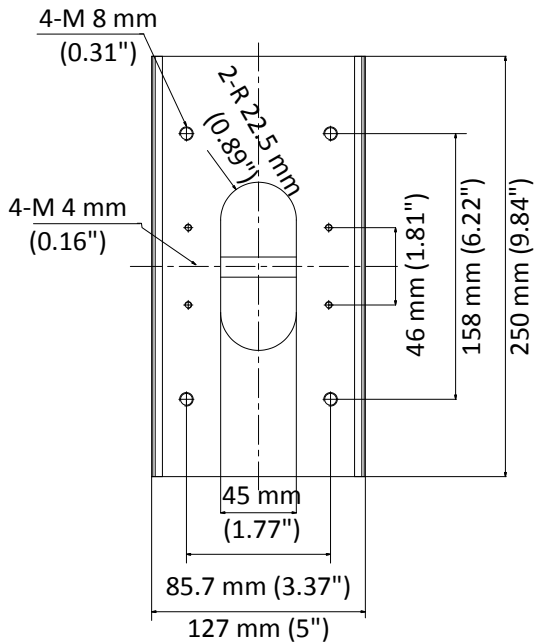

DS-1475ZJ-SUS

Vertical Pole Mount

Feature

- Stainless steel material with surface spray treatment
- Adjustable diameter from 67 mm to 127 mm

Dimension

Available Model

DS-1475ZJ-SUS

Parameter

Model	DS-1475ZJ-SUS
Parameters	Vertical Pole Mount
Appearance	Hikvision White
Material	Stainless Steel
Dimension	250 mm × 127 mm × 46 mm (9.84" × 5" × 1.81")
Weight	1205 g (2.66 lb.)

Note

- Waterproof rubber is necessary for the outdoor application.
- The wall must be capable of supporting at least 3 times as much as the total weight of the camera and the mount.
- The mount's maximum load capacity is 10 Kg (22 lb.).