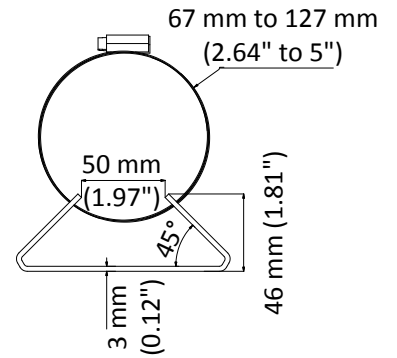

DS-1475ZJ-SUS

Vertical Pole Mount

Feature

- Stainless steel material with surface spray treatment
- Adjustable diameter from 67 mm to 127 mm

Dimension

Available Model

DS-1475ZJ-SUS

Parameter

Model	DS-1475ZJ-SUS
Parameters	Vertical Pole Mount
Appearance	Hikvision White
Material	Stainless Steel
Dimension	250 mm × 127 mm × 46 mm (9.84" × 5" × 1.81")
Weight	1205 g (2.66 lb.)

Note

- Waterproof rubber is necessary for the outdoor application.
- The wall must be capable of supporting at least 3 times as much as the total weight of the camera and the mount.
- The mount's maximum load capacity is 10 Kg (22 lb.).