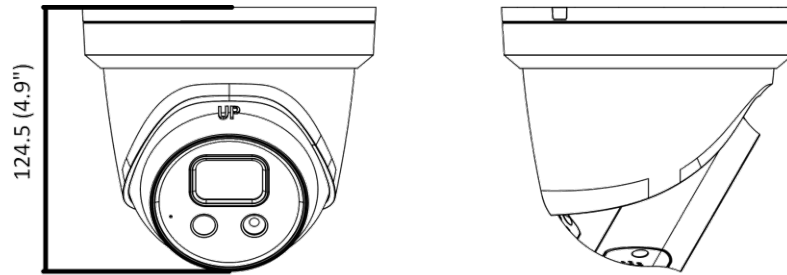

▪ **Dimension**

Unit: mm (inch)

▪ **Accessory**