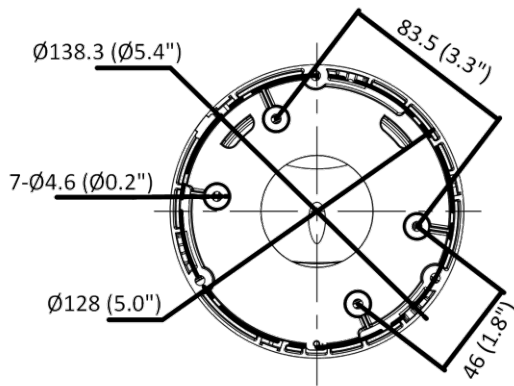

▪ **Dimension**

Unit: mm (inch)

▪ **Accessory**