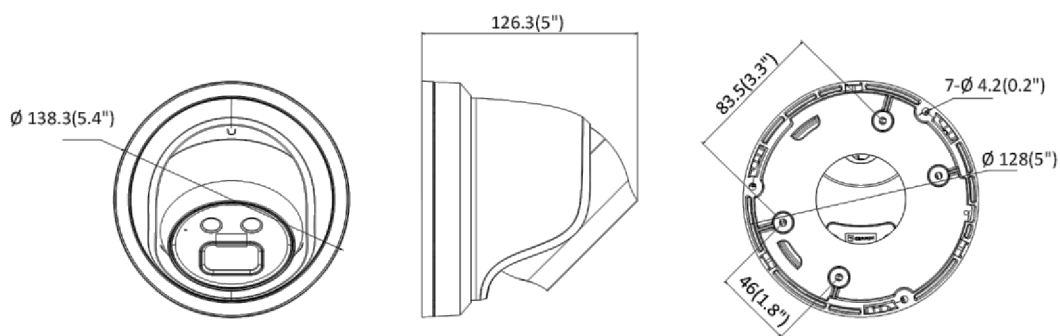

Power Supply	12 VDC $\pm$ 25%, Φ 5.5 mm coaxial power plug; reverse polarity protection; PoE (802.3af, class 3)
Power Consumption and Current	12 VDC, 0.48 A, max. 5.8 W; PoE (802.3af, 36 V to 57 V), 0.19 A to 0.12 A, max. 6.8 W
Material	Camera body: metal, trim ring: plastic
Dimensions	Camera: Φ 138.3 $\times$ 126.3 mm (Φ 5.4" $\times$ 5") With package: 170 $\times$ 170 $\times$ 150 mm (7" $\times$ 7" $\times$ 5.9")
Weight	Camera: approx. 740 g (1.6 lb.) With package: approx. 1060 g (2.3 lb.)
Approval	
EMC	FCC (47 CFR Part 15, Subpart B); CEEMC (EN 55032:2015, EN 61000-3-2: 2014, EN 61000-3-3: 2013, EN 50130-4: 2011 +A1: 2014); RCM (AS/NZS CISPR 32: 2015); IC (ICES-003: Issue 6, 2016); KC (KN 32: 2015, KN 35: 2015)
Safety	UL (UL 60950-1); CB (IEC 60950-1:2005 + Am 1:2009 + Am 2:2013); CE-LVD (EN60950-1:2005 + Am 1:2009 + Am 2:2013); BIS (IS 13252(Part 1):2010+A1:2013+A2:2015); LOA (IEC/EN 60950-1)
Chemistry	CE-RoHS (2011/65/EU); WEEE (2012/19/EU); Reach (Regulation (EC) No 1907/2006)
Protection	Without -U models: Ingress protection: IP67 (IEC60529-2013) With -U models: Ingress protection: IP66 (IEC 60529-2013)

* Listed resolutions are only selectable options. It does not mean that all streams can work at their maximum resolution at the same time.

Available Model

- DS-2CD2386G2-I (2.8 mm)
- DS-2CD2386G2-I (4 mm)
- DS-2CD2386G2-I (6 mm)
- DS-2CD2386G2-IU (2.8 mm)
- DS-2CD2386G2-IU (4 mm)
- DS-2CD2386G2-IU (6 mm)

Dimension

Unit: mm(inch)