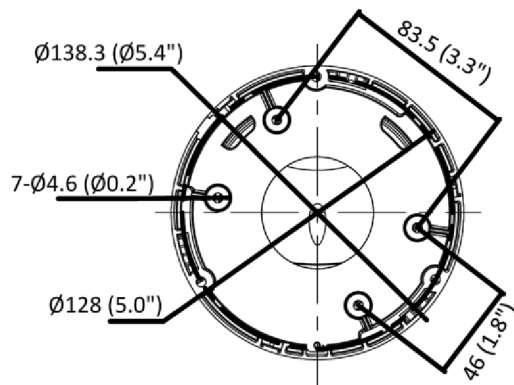

▪ **Dimension**

Unit: mm (inch)

▪ **Accessory**