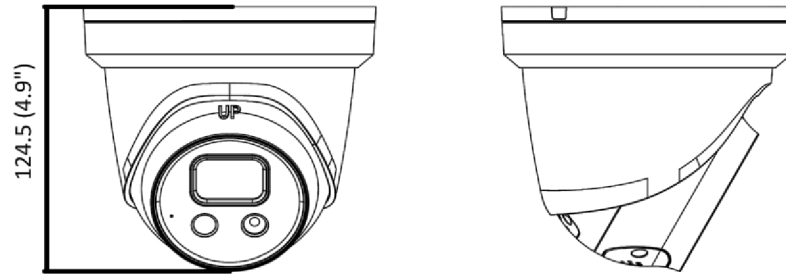

▪ **Dimension**

Unit: mm (inch)

▪ **Accessory**