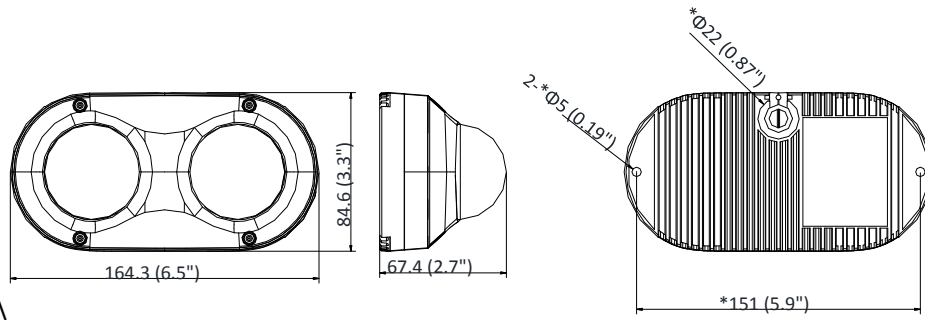

Dimension

Unit: mm(inch)

Accessory

▪ **Optional**

DS-1280ZJ-DE7	DS-1270ZJ-DE7
Junction Box	Adapter Cap