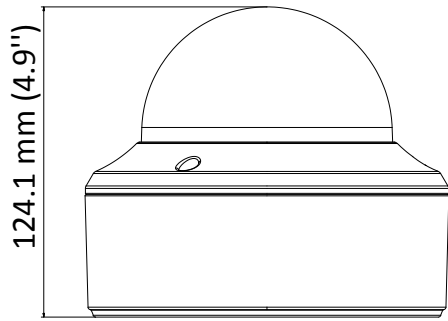

## 8 MP Dome Camera

### Key Features

- 8.29 MP high performance CMOS
- Auto focus
- 3840 × 2160 resolution
- 2.7 mm to 13.5 mm motorized vari-focal lens
- EXIR 2.0, smart IR, up to 60 m IR distance
- OSD menu, DNR,
- 4 in 1 video output (switchable TVI/AHD/CVI/CVBS)
- IP67
- Up the coax (HIKVISION-C)

## Specification

<b>Camera</b>	
Image Sensor	8.29 megapixel progressive scan CMOS
Frame Rate	TVI: 8MP@12.5fps, 8MP@15fps, 5MP@20fps, 4MP@25fps, 4MP@30fps, 2MP@25fps, 2MP@30fps CVI: 8MP@12.5fps, 8MP@15fps AHD: 8M@12.5fps, 8M@15fps CVBS: 960H P/N
Resolution	3840 (H) × 2160 (V)
Min. illumination	Color: 0.01 Lux @ (F1.2, AGC ON), 0 Lux with IR
Shutter Time	PAL: 1/12.5 s to 1/50, 000 s NTSC: 1/15 s to 1/50, 000 s
Lens	2.7 mm to 13.5 mm motorized vari-focal lens
Horizontal Field of View	108.1° to 45.6°
Lens Mount	Φ14
Day & Night	IR cut filter
Angle Adjustment	Pan: 0° to 355°; Tilt: 0° to 75°; Rotate: 0° to 355°
Synchronization	Internal synchronization
DWDR (Digital Wide Dynamic Range)	105 dB
<b>Menu</b>	
AGC	Yes
D/N Mode	Auto/Color/BW (Black and White)
White Balance	Auto/Manual
BLC	Yes
DWDR (Digital Wide Dynamic Range)	Yes
Functions	Brightness, Sharpness, DNR, Mirror, Smart IR, HLC
<b>Interface</b>	
Video Output	1 HD analog output
Switch Button	TVI/AHD/CVI/CVBS
<b>General</b>	
Operating Conditions	-40 °C to 60 °C (-40 °F to 140 °F), humidity: 90% or less (non-condensation)
Power Supply	9 VDC to 15 VDC -A: 9.6 VDC to 14.4 VDC; 19.2 VAC to 28.8 VAC <i>*You are recommended to use one power adapter to supply the power for one camera.</i>
Power Consumption	Max. 6.4 W -A: Max. 8.2W
Protection Level	IP67
Material	Metal
IR Range	Up to 60 m
Communication	Up the coax, Protocol: HIKVISION-C (TVI output)
Dimensions	Ø 145.2 mm × 124.1 mm (Ø 7.1" × 4.9")
Weight	Approx. 640 g (1.41lb.)

## Dimension