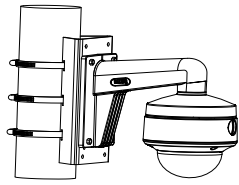

Vertical Pole Mount