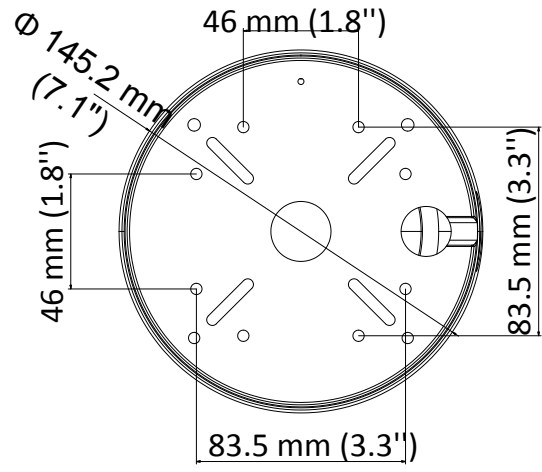

## 8 MP Dome Camera

### Key Features

- 8.29 MP high performance CMOS
- Auto focus
- 3840 × 2160 resolution
- 2.7 mm to 13.5 mm motorized vari-focal lens
- EXIR 2.0, smart IR, up to 60 m IR distance
- OSD menu, DNR,
- 4 in 1 video output (switchable TVI/AHD/CVI/CVBS)
- IP67
- Up the coax (HIKVISION-C)

## Specification

<b>Camera</b>	
Image Sensor	8.29 megapixel progressive scan CMOS
Frame Rate	TVI: 8MP@12.5fps, 8MP@15fps, 5MP@20fps, 4MP@25fps, 4MP@30fps, 2MP@25fps, 2MP@30fps CVI: 8MP@12.5fps, 8MP@15fps AHD: 8M@12.5fps, 8M@15fps CVBS: 960H P/N
Resolution	3840 (H) × 2160 (V)
Min. illumination	Color: 0.01 Lux @ (F1.2, AGC ON), 0 Lux with IR
Shutter Time	PAL: 1/12.5 s to 1/50, 000 s NTSC: 1/15 s to 1/50, 000 s
Lens	2.7 mm to 13.5 mm motorized vari-focal lens
Horizontal Field of View	108.1° to 45.6°
Lens Mount	Φ14
Day & Night	IR cut filter
Angle Adjustment	Pan: 0° to 355°; Tilt: 0° to 75°; Rotate: 0° to 355°
Synchronization	Internal synchronization
DWDR (Digital Wide Dynamic Range)	105 dB
<b>Menu</b>	
AGC	Yes
D/N Mode	Auto/Color/BW (Black and White)
White Balance	Auto/Manual
BLC	Yes
DWDR (Digital Wide Dynamic Range)	Yes
Functions	Brightness, Sharpness, DNR, Mirror, Smart IR, HLC
<b>Interface</b>	
Video Output	1 HD analog output
Switch Button	TVI/AHD/CVI/CVBS
<b>General</b>	
Operating Conditions	-40 °C to 60 °C (-40 °F to 140 °F), humidity: 90% or less (non-condensation)
Power Supply	9 VDC to 15 VDC -A: 9.6 VDC to 14.4 VDC; 19.2 VAC to 28.8 VAC <i>*You are recommended to use one power adapter to supply the power for one camera.</i>
Power Consumption	Max. 6.4 W -A: Max. 8.2W
Protection Level	IP67
Material	Metal
IR Range	Up to 60 m
Communication	Up the coax, Protocol: HIKVISION-C (TVI output)
Dimensions	Ø 145.2 mm × 124.1 mm (Ø 7.1" × 4.9")
Weight	Approx. 640 g (1.41lb.)

## Dimension