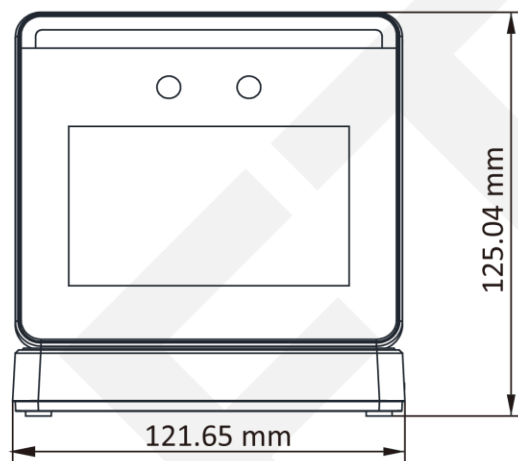

▪ Available Model

DS-K1F600U-D6E-F

▪ Dimension

DR