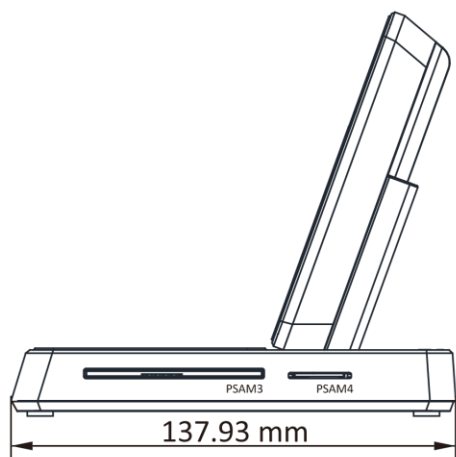

▪ Available Model

DS-K1F600U-D6E-F

▪ Dimension

DR