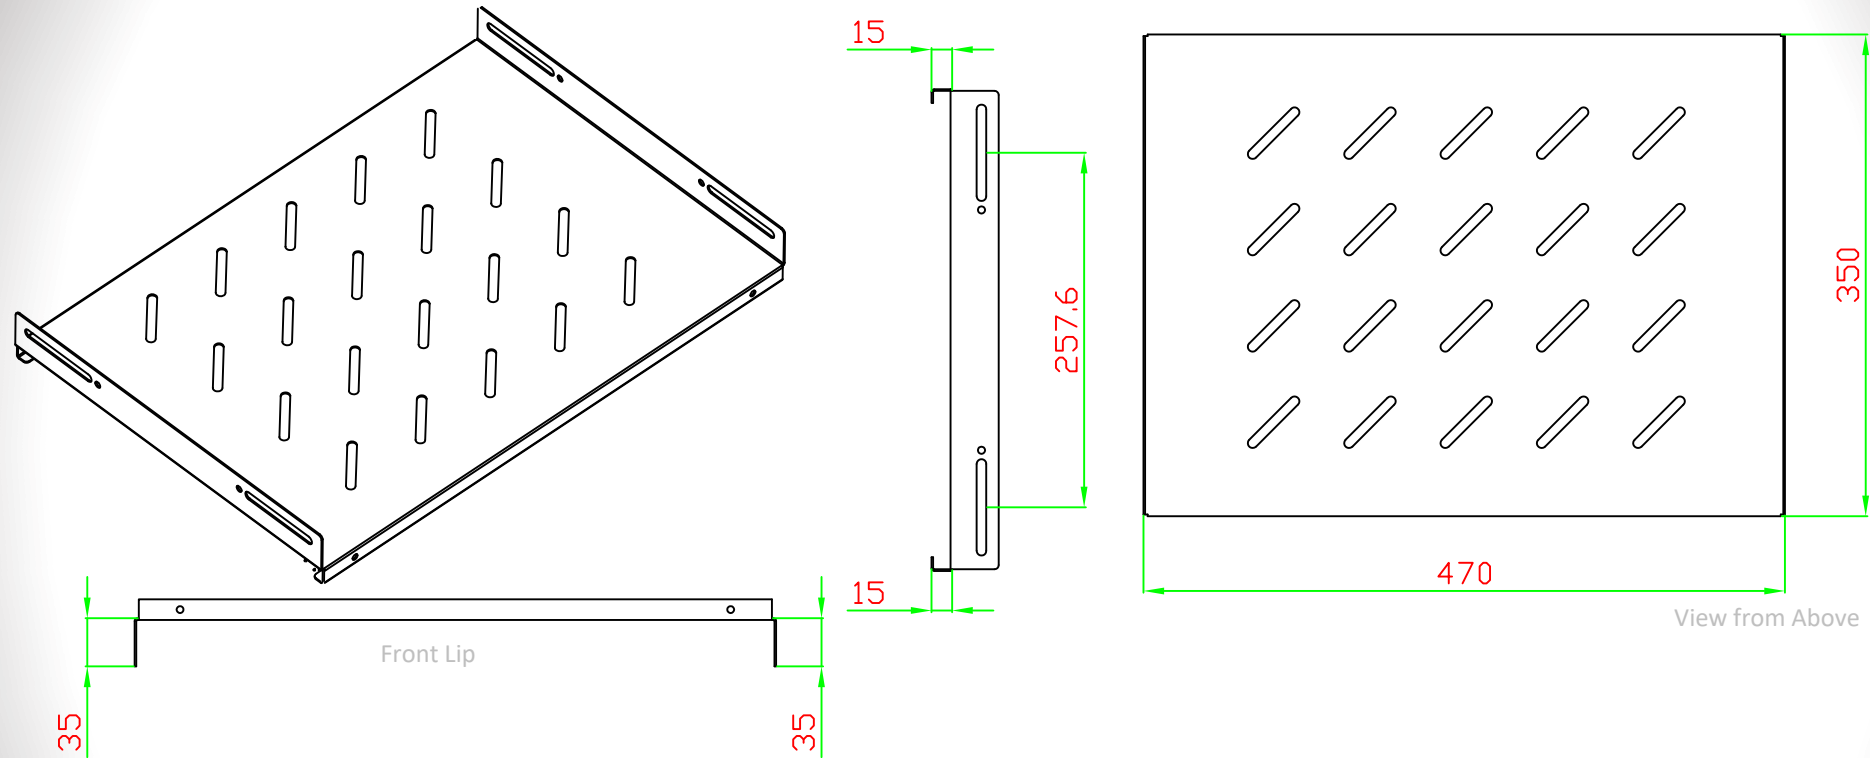

Dynamic CCTV Ltd

Quality, Reliability, Price

350mm Deep Fixed Shelf

This shelf can be installed in all All-Rack 600mm deep floor cabinets. It has been specifically designed to fix at the front and rear.

Loading Capacity: 90kg

Material: 1.2mm Steel

Colour: Black RAL 9005

Style : Vented

Partcode : SHELF350600

Installation : This shelf fixes at the front and rear using cagenuts

Compatible with the following cabinets:

CAB126X6, CAB186X6, CAB226X6, CAB276X6, CAB376X6, CAB426X6, CAB476X6, CAB278X6, CAB378X6, CAB428X6, CAB478X6