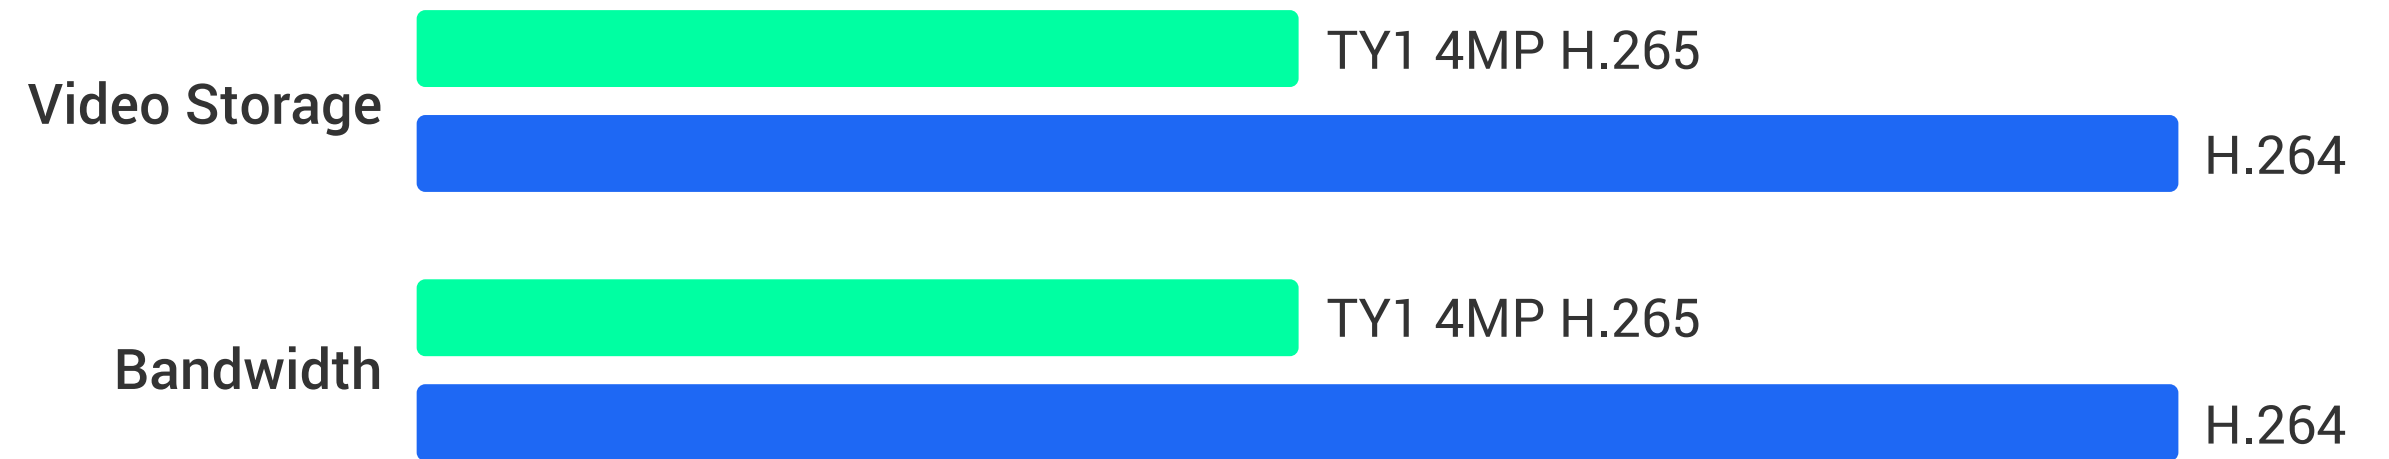

Save money on video storage and bandwidth.

The camera features the advanced H.265 video compression technology, achieving better video quality with only half the bandwidth and half the storage space of the previous H.264 video compression standard.

* The H.265 video compression applies when the 24/7 video recording is activated.

Two storage options.

Save your recordings with flexible and secured solutions. The TY1 comes with a built-in MicroSD card slot that can store up to 256 GB of recorded footage. You can also save your images to EZVIZ Cloud* for additional back-up.

* Cloud storage service is only available in certain markets. Please verify the availability before making any purchase.