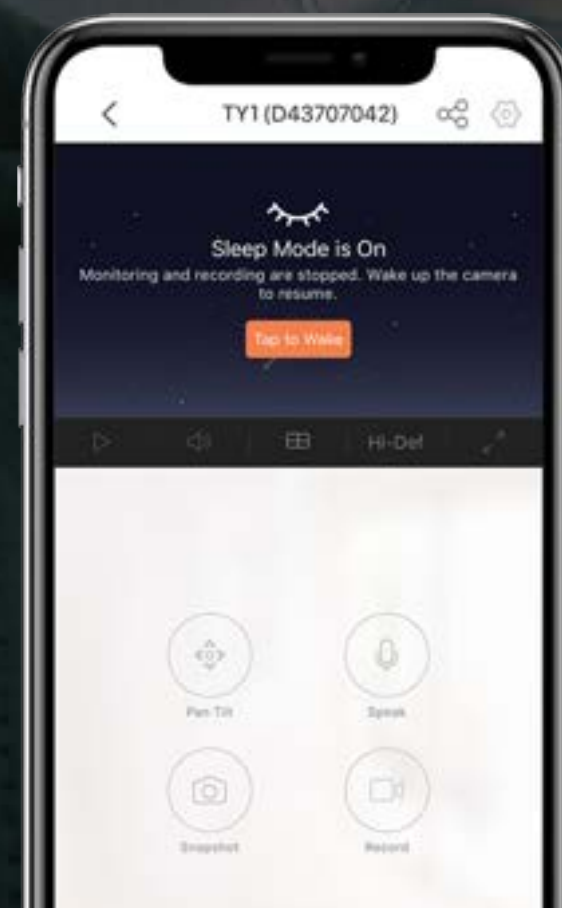

We protect your data and privacy.

Protecting your data and privacy is our highest priority. Data transmission between the camera and the EZVIZ Cloud is encrypted from end to end. Only you have the keys to decrypt your data. To get an extra layer of privacy protection, you can always enable the camera's sleep mode on the EZVIZ App.