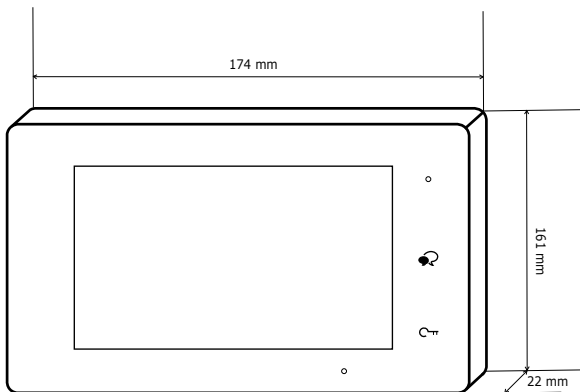

Kit Includes

1. **CDV-470DX:** 2-wire WiFi-enabled monitor, black or white
2. **CDV-96KP:** 2-wire stainless steel door station with built-in keypad, 1 button
3. **CDV-PC7:** Power/ Bus combiner

(see respective datasheets for more information)

Accessories

Additional lock relay module

4-way distribution unit

Amplifier, system expander (up to 128 apartments) or gateway

Range References

1. E0901D000151 CDV-4796KPA-DXB 2-Wire 1-way video entry kit, black WiFi monitor and 1-button keypad door station
2. E0901D000150 CDV-4796KPA-DXW 2-Wire 1-way video entry kit, white WiFi monitor and 1-button keypad door station