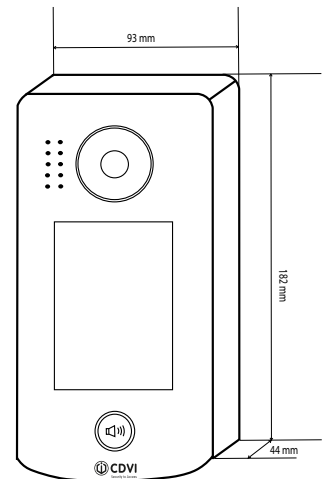

Kit Includes

1. **CDV-470DX:** 2-wire WiFi-enabled monitor, black or white
2. **CDV-96KP:** 2-wire stainless steel door station with built-in keypad, 1 button
3. **CDV-PC7:** Power/ Bus combiner

(see respective datasheets for more information)

Accessories

Additional lock relay module

4-way distribution unit

Amplifier, system expander (up to 128 apartments) or gateway

Range References

1. E0901D000151 CDV-4796KPA-DXB 2-Wire 1-way video entry kit, black WiFi monitor and 1-button keypad door station
2. E0901D000150 CDV-4796KPA-DXW 2-Wire 1-way video entry kit, white WiFi monitor and 1-button keypad door station