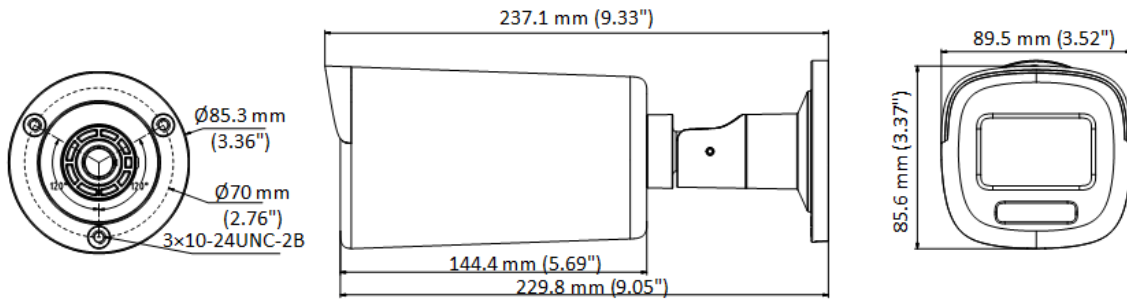

▪ **Dimension**

▪ **Accessory**

▪ **Optional**

DS-1275ZJ-SUS(Grey)#UK	DS-1280ZJ-S Junction Box	DS-1276ZJ-SUS Corner Mount	DS-1275ZJ-SUS Vertical Pole Mount