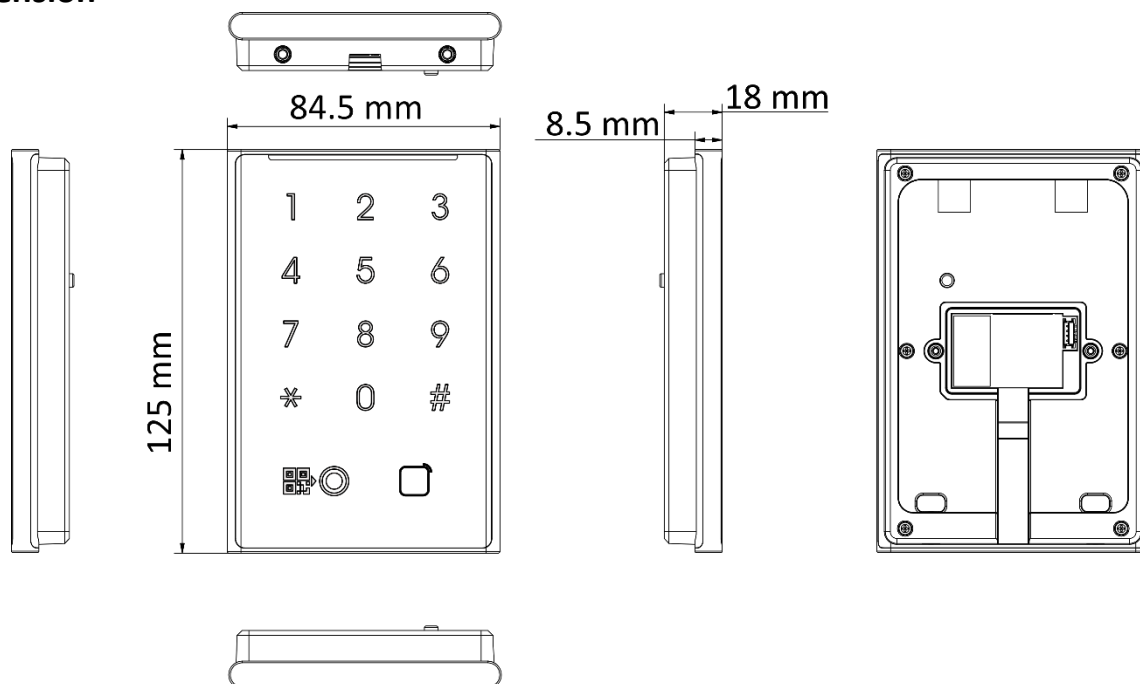

▪ **Dimension**

Headquarters

No.555 Qianmo Road, Binjiang District,
Hangzhou 310051, China
T +86-571-8807-5998
www.hikvision.com

Follow us on social media to get the latest product and solution information.