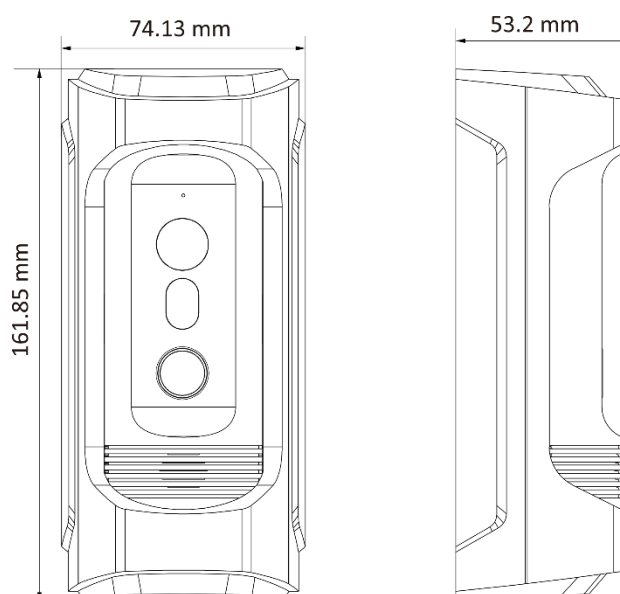

## ▪ Specification

System parameters	
Operation system	Embedded Linux operation system
ROM	32 M
RAM	256 M
Processor	Embedded MCU Processor
Display parameters	
Screen size	/
Operation method	/
Type	/
Resolution	/
Video parameters	
Lens	1
Resolution	Main stream : 1920 × 1080 Sub stream : 640 × 480
FOV	Horizontal:95° Vertical:54°
Wide dynamic range (WDR)	Support
Supplement light	IR supplement
Video compression standard	H.264
Audio parameters	
Audio input	Built-in omnidirectional microphone
Audio compression standard	G.711 U , G.711 A
Audio output	Built-in loudspeaker (More than 80 dB within 30 cm)
Audio compression bitrate	64 Kbps
Audio quality	Noise suppression and echo cancellation
Volume adjustment	Adjustable
Capacity	
Face capacity	/
Card capacity	/
Linked indoor station capacity	1
Sub door station capacity	16
Network parameters	
Network protocol	TCP/IP, RSTP, SIP
Wi-Fi	/
Bluetooth	/
3G/4G	/
Device interfaces	
Alarm input	1
Network interface	1 RJ-45, 10/100 Mbps self-adaptive
Lock control	1 relay, Max. to 30 VDC, 2 A)
General	
Button	1
Installation	Surface mounting

Weight	Net Weight: 0.795 kg Gross Weight: 0.992 kg
Protective level	IP65, IK09
Working temperature	-30 °C to 50 °C(-22 °F to 122 °F)
Working humidity	10% to 90% (no-condensing)
Dimension (W × H × D)	161.85 mm × 74.13 mm × 53.2 mm(6.37" × 2.92" × 2.09")
Battery	/
Power supply	12 VDC, IEEE802.3af, standard PoE
Application environment	Outdoor and Indoor
Power consumption	< 10 W
Language	English,French,Portuguese,Spanish,Russian,German,Italian,Polish,Arabic,Turkish,Vietnamese,Hungarian,Dutch,Romanian,Czech,Bulgarian,Ukrainian,Croatian,Serbian,Greek,Slovakia,BrazilianPortuguese

## ▪ Dimension