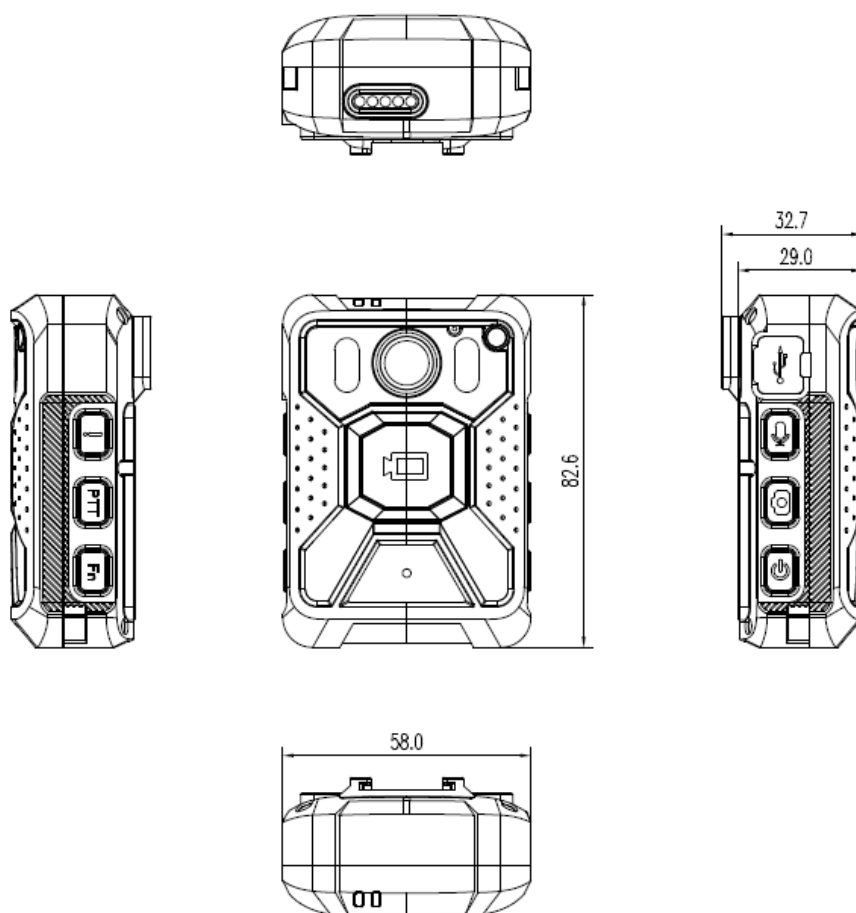

▪ Dimension

Unit: mm